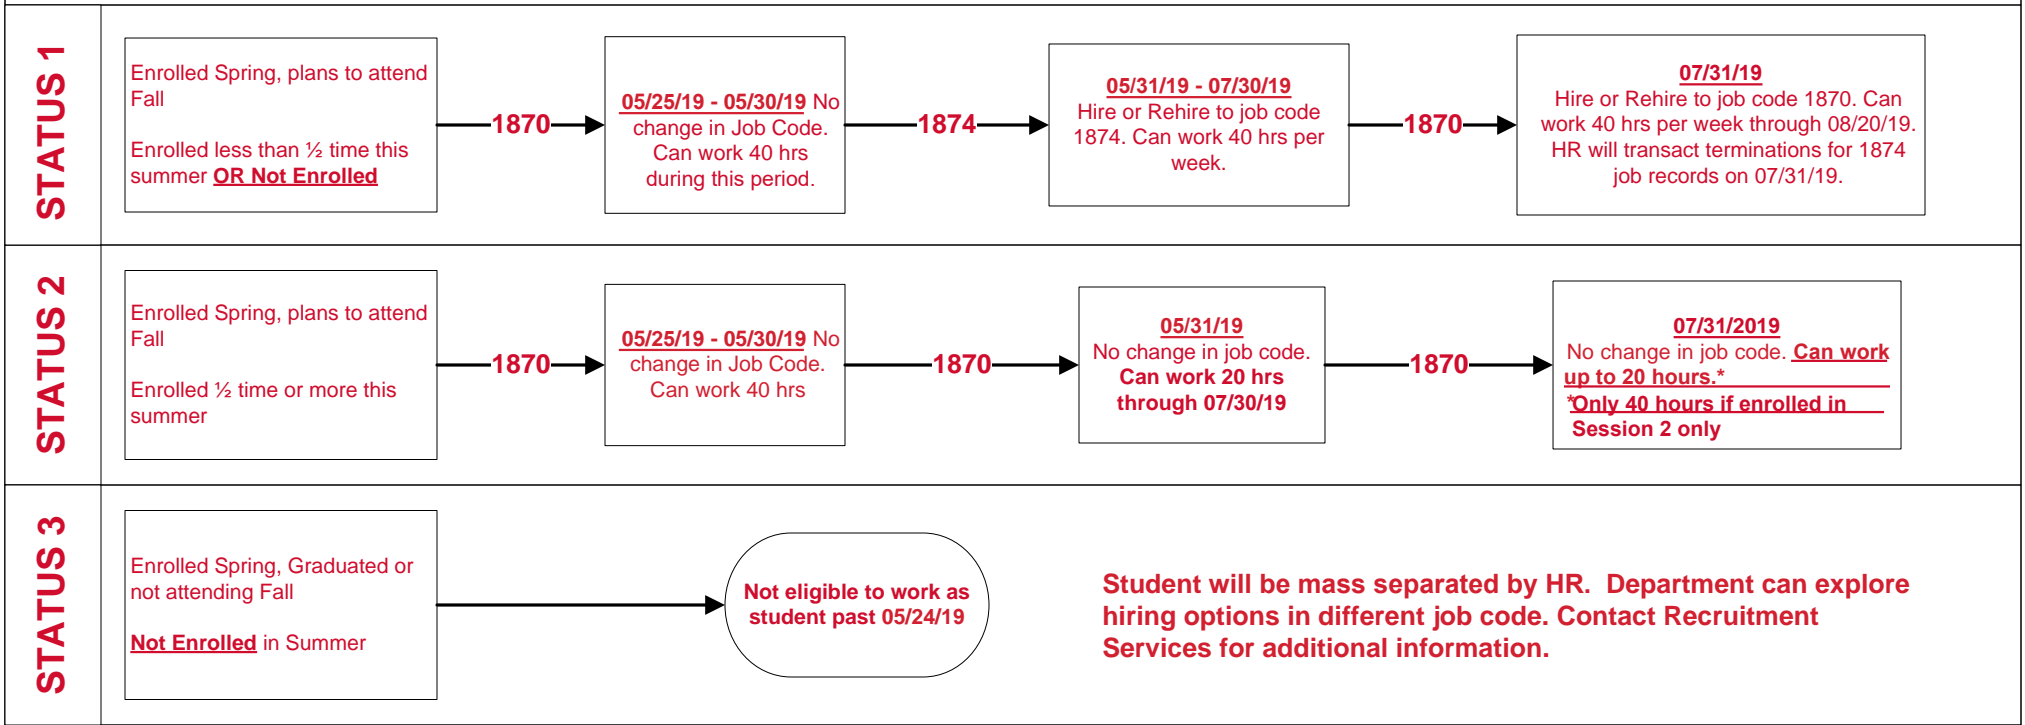

## Summer 2019 Hourly Student Employees- Quick Guide for Student Assistants (Job Codes 1870 & 1874 ONLY)

Sunday	Monday	Tuesday	Wednesday	Thursday	Friday	Saturday
			◆	❖	#	
		△		✓		
	I		●	⊗	★	
		⊗			▼	

Sunday	Monday	Tuesday	Wednesday	Thursday	Friday	Saturday
					◆	1
		❖	#	△		
	✓		I		●	
	F	★	⊗			