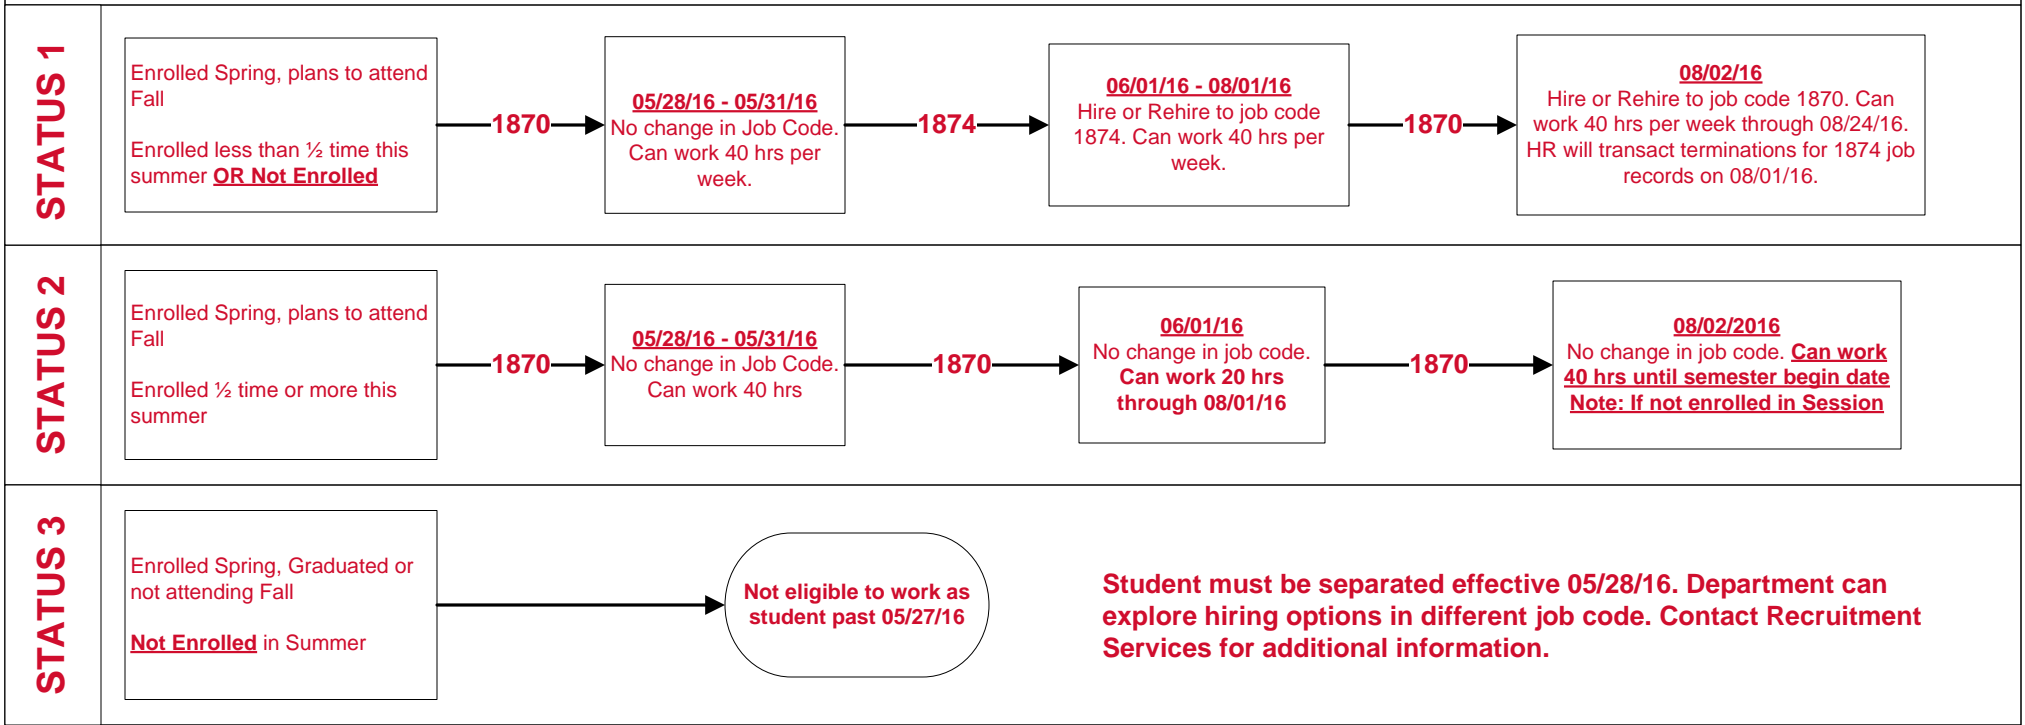

Summer 2016 Hourly Student Employees- Quick Guide for Student Assistants (Job Codes 1870 & 1874 ONLY)

Pay Period 05/01/16 - 05/31/16 (22 days)

Pay Period 06/01/16 - 06/30/16 (22 days)

Pay Period 07/01/16 - 08/01/16 (22 days)

Pay Period 08/02/16 - 08/31/16 (22 days)

Spring 2016 Semester End Date
Friday, 05/27/16

Note: Non-Resident Alien Student Assistant (1868) and Instructional Student Assistant (1150) do not change job codes during Summer appointments. Please refer to the Student Employee Hiring and Processing Guide for additional information.