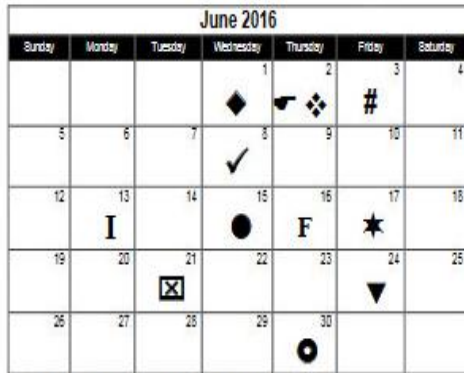

Summer 2016 Hourly Student Employees- Quick Guide for Student Assistants (Job Codes 1870 & 1874 ONLY)

Pay Period 05/01/16 - 05/31/16 (22 days)

Pay Period 06/01/16 - 06/30/16 (22 days)

Pay Period 07/01/16 - 08/01/16 (22 days)

Pay Period 08/02/16 - 08/31/16 (22 days)

Spring 2016 Semester End Date
Friday, 05/27/16

Note: Non-Resident Alien Student Assistant (1868) and Instructional Student Assistant (1150) do not change job codes during Summer appointments. Please refer to the Student Employee Hiring and Processing Guide for additional information.