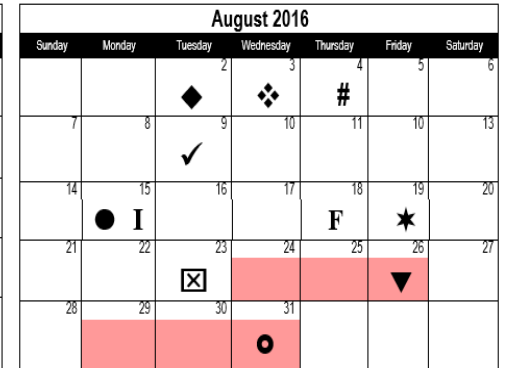

Summer 2016 Hourly Student Employees- Quick Guide for Student Assistants (Job Codes 1870 & 1874 ONLY)

Pay Period 05/01/16 - 05/31/16 (22 days)

Pay Period 06/01/16 - 06/30/16 (22 days)

Pay Period 07/01/16 - 08/01/16 (22 days)

Pay Period 08/02/16 - 08/31/16 (22 days)

Spring 2016 Semester End Date
Friday, 05/27/16

Note: Non-Resident Alien Student Assistant (1868) and Instructional Student Assistant (1150) do not change job codes during Summer appointments. Please refer to the Student Employee Hiring and Processing Guide for additional information.