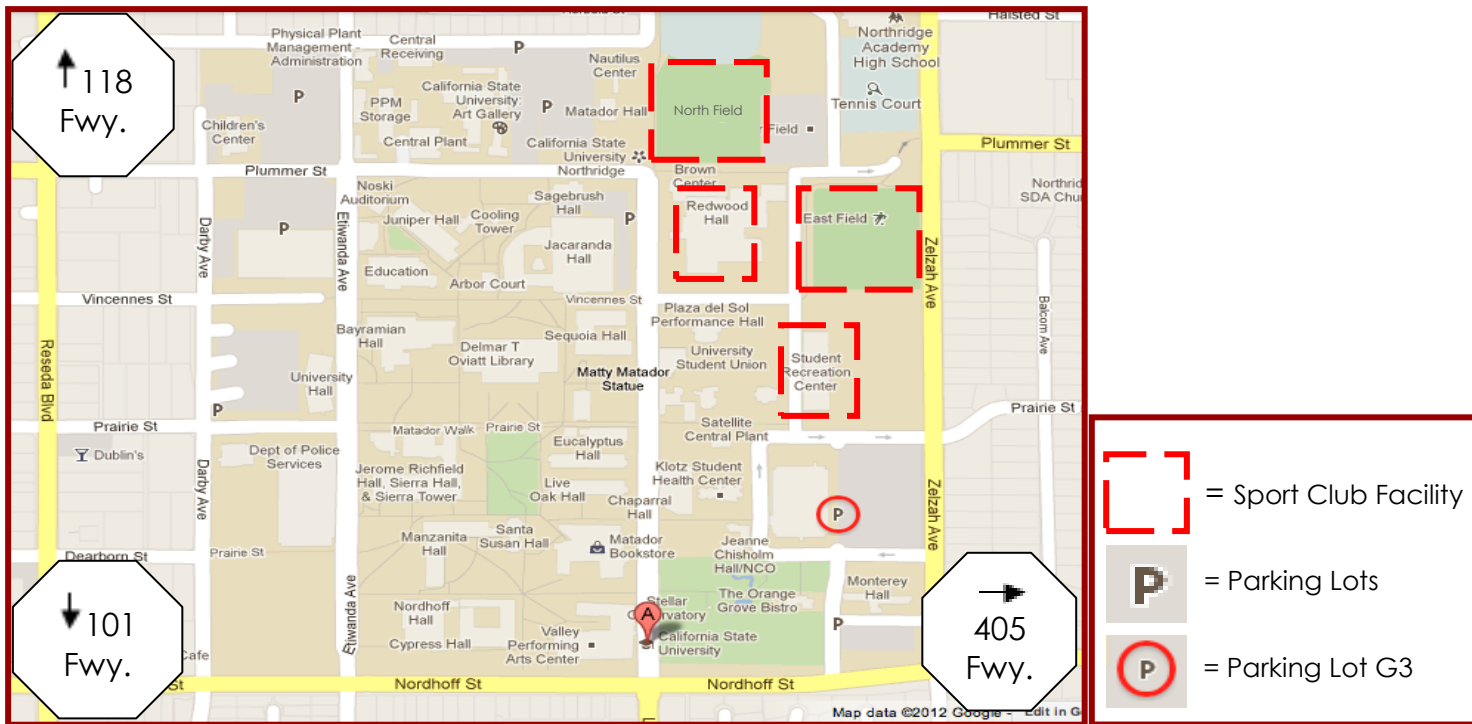

How to get to CSUN from...

101 North: Exit right on Reseda and continue past Sherman Way. Turn right on Nordhoff, then left on Zelzah. to look for parking. Parking lots will be on your left side, turn left into Prairie.

101 South: Exit left on Reseda and continue up past Sherman Way. Turn right on Nordhoff, then left on Zelzah to look for parking. Parking lots will be on your left side, turn left into Prairie.

118 East: Exit right on Balboa, then make a right on Plummer. Make a left onto Zelzah to find parking. Parking Lot will be on your right side, turn right into Prairie.

118 West: Exit left on Balboa, then make a right on Plummer. Make left onto Zelzah to find parking. Parking Lot G3 will be on your right side, turn right into Prairie.

405 North: Exit left on Nordhoff and continue past Balboa. Turn right on Zelzah to look for parking. Parking lots will be on your left side, turn left into Prairie.

405 South: Exit right on Nordhoff and continue past Balboa. Turn right Zelzah to look for parking. Parking Lot G3 will be on your left side, turn left into Prairie.

Directions from nearby freeways