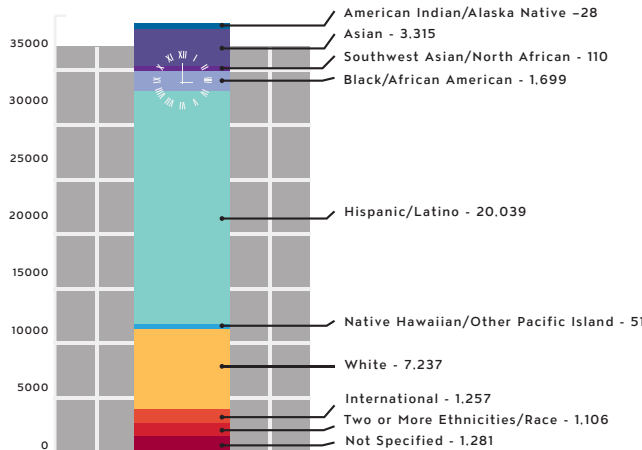

Fall 2022 CSUN Student Snapshot

Academic Level

- Freshman - 6,279
- Sophomore - 3,592
- Junior - 9,689
- Senior - 12,397
- Graduate Students - 4,166

Total Students

36,123

- New Students - 11,519
- Continuing Students - 24,604

New Students

- First-Time Transfers - 5,027
- First-Time Freshmen - 4,972
- First-Time Graduate - 1,520

Diversity at CSUN

Ethnicity

Generational Status

- Continuing Generation - 10,741
- First Generation - 25,382