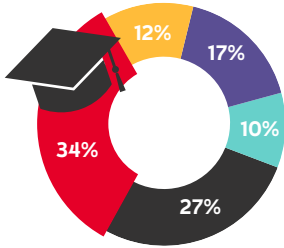

Fall 2022 CSUN Student Snapshot

Academic Level

- Freshman - 6,279
- Sophomore - 3,592
- Junior - 9,689
- Senior - 12,397
- Graduate Students - 4,166

Total Students

36,123

- New Students - 11,519
- Continuing Students - 24,604

New Students

- First-Time Transfers - 5,027
- First-Time Freshmen - 4,972
- First-Time Graduate - 1,520

Diversity at CSUN

Ethnicity

Generational Status

- Continuing Generation - 10,741
- First Generation - 25,382