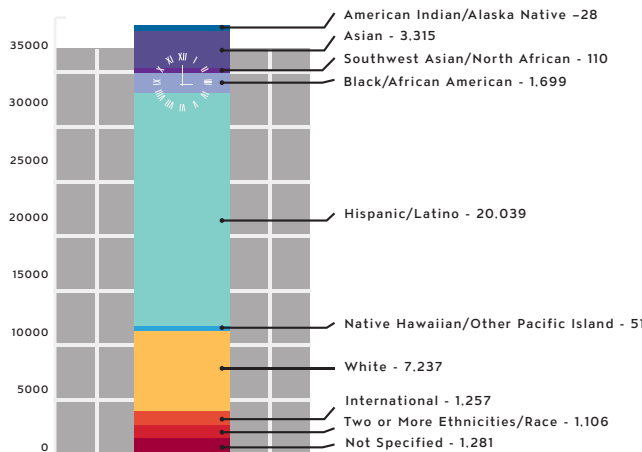

Fall 2022 CSUN Student Snapshot

Academic Level

- Freshman - 6,279
- Sophomore - 3,592
- Junior - 9,689
- Senior - 12,397
- Graduate Students - 4,166

Total Students

36,123

- New Students - 11,519
- Continuing Students - 24,604

New Students

- First-Time Transfers - 5,027
- First-Time Freshmen - 4,972
- First-Time Graduate - 1,520

Diversity at CSUN

Ethnicity

Generational Status

- Continuing Generation - 10,741
- First Generation - 25,382