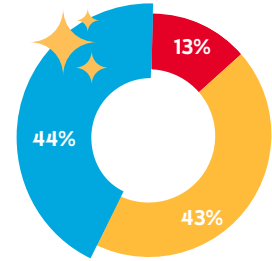

Fall 2022 CSUN Student Snapshot

Academic Level

- Freshman - 6,279
- Sophomore - 3,592
- Junior - 9,689
- Senior - 12,397
- Graduate Students - 4,166

Total Students

36,123

- New Students - 11,519
- Continuing Students - 24,604

New Students

- First-Time Transfers - 5,027
- First-Time Freshmen - 4,972
- First-Time Graduate - 1,520

Diversity at CSUN

Ethnicity

Generational Status

- Continuing Generation - 10,741
- First Generation - 25,382