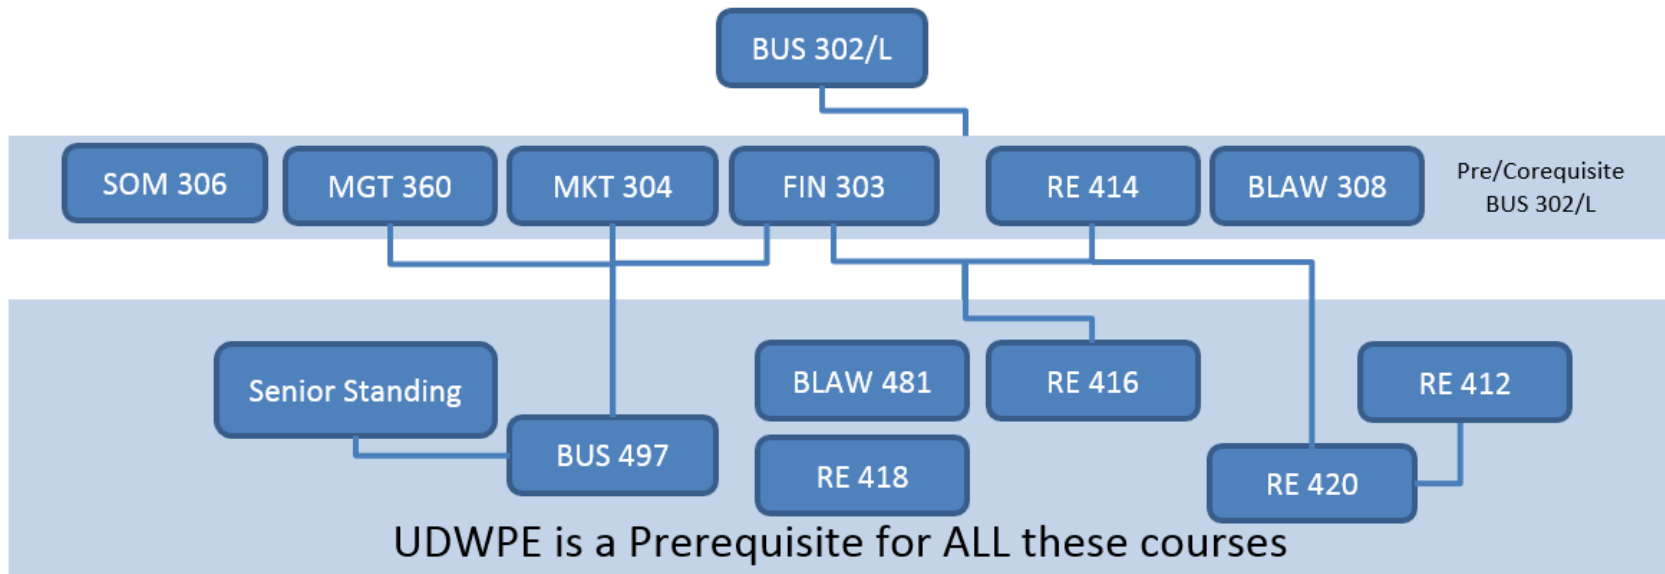

Real Estate Major Course Map

Fall 1	Spring 1	Fall 2	Spring 2
Mgt 360	Blaw 308	RE 418	RE 416
BUS 302/L	Fin 303	RE 414	RE 420
Mkt 304	Blaw 368*/453/Mgt 456	RE 412	Blaw 481
Som 306			Bus 497

* GE Course

Critical Path