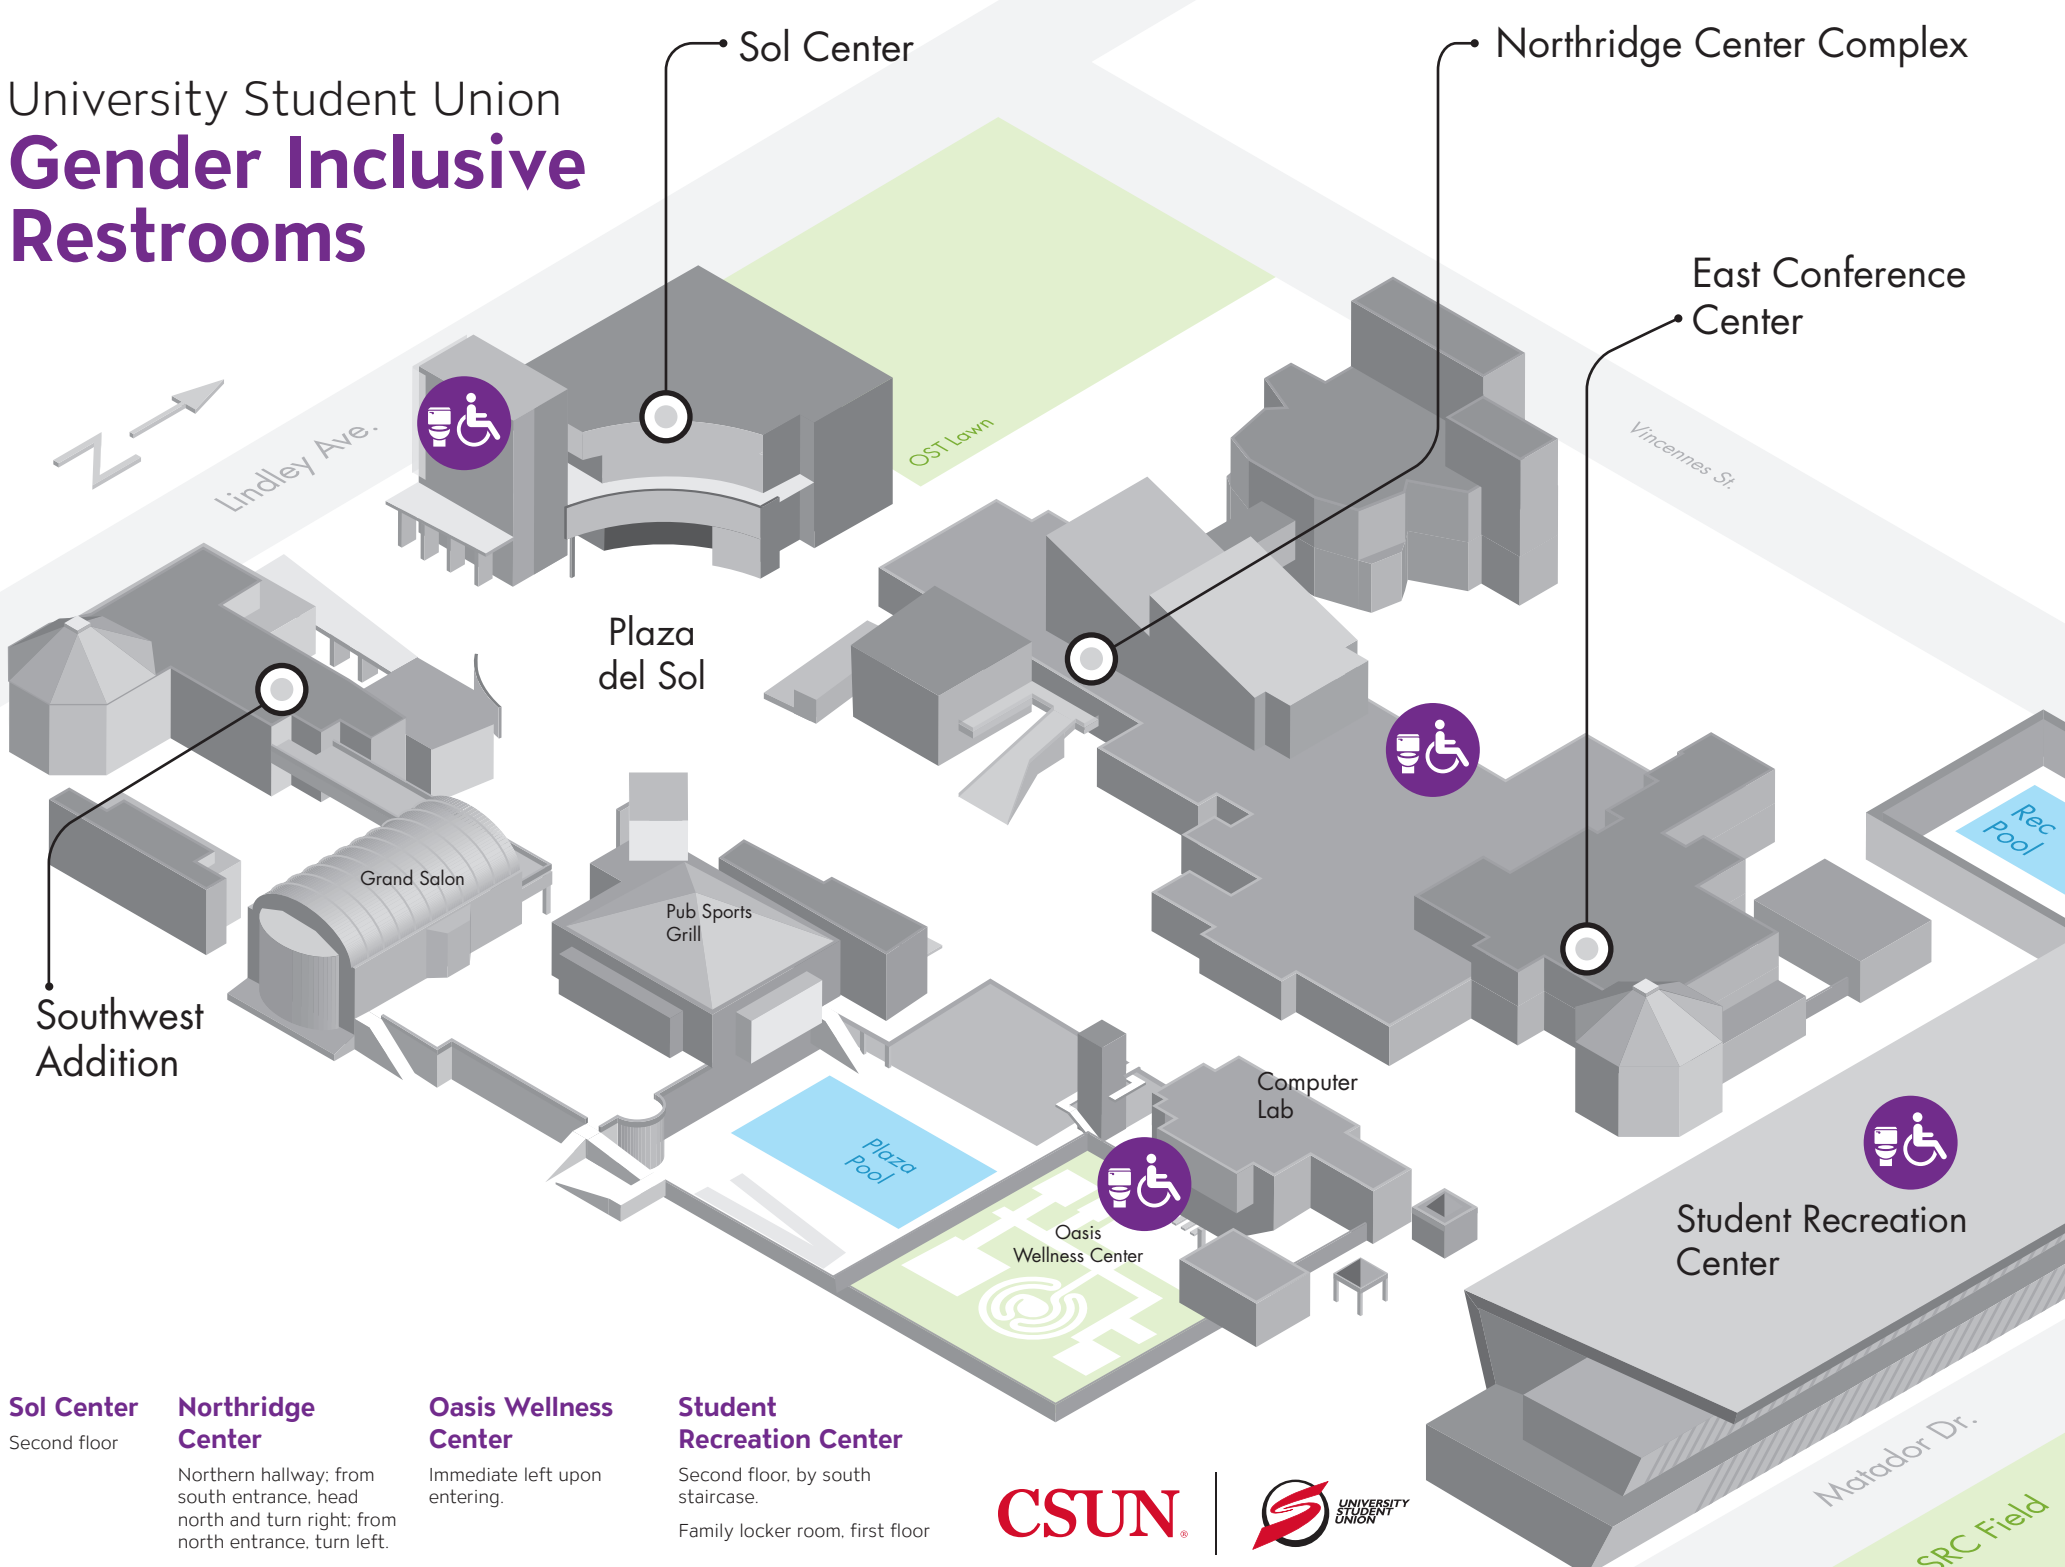

University Student Union Gender Inclusive Restrooms

- Sol Center**
 Second floor
- Northridge Center**
 Northern hallway; from south entrance, head north and turn right; from north entrance, turn left.
- Oasis Wellness Center**
 Immediate left upon entering.
- Student Recreation Center**
 Second floor, by south staircase.
 Family locker room, first floor