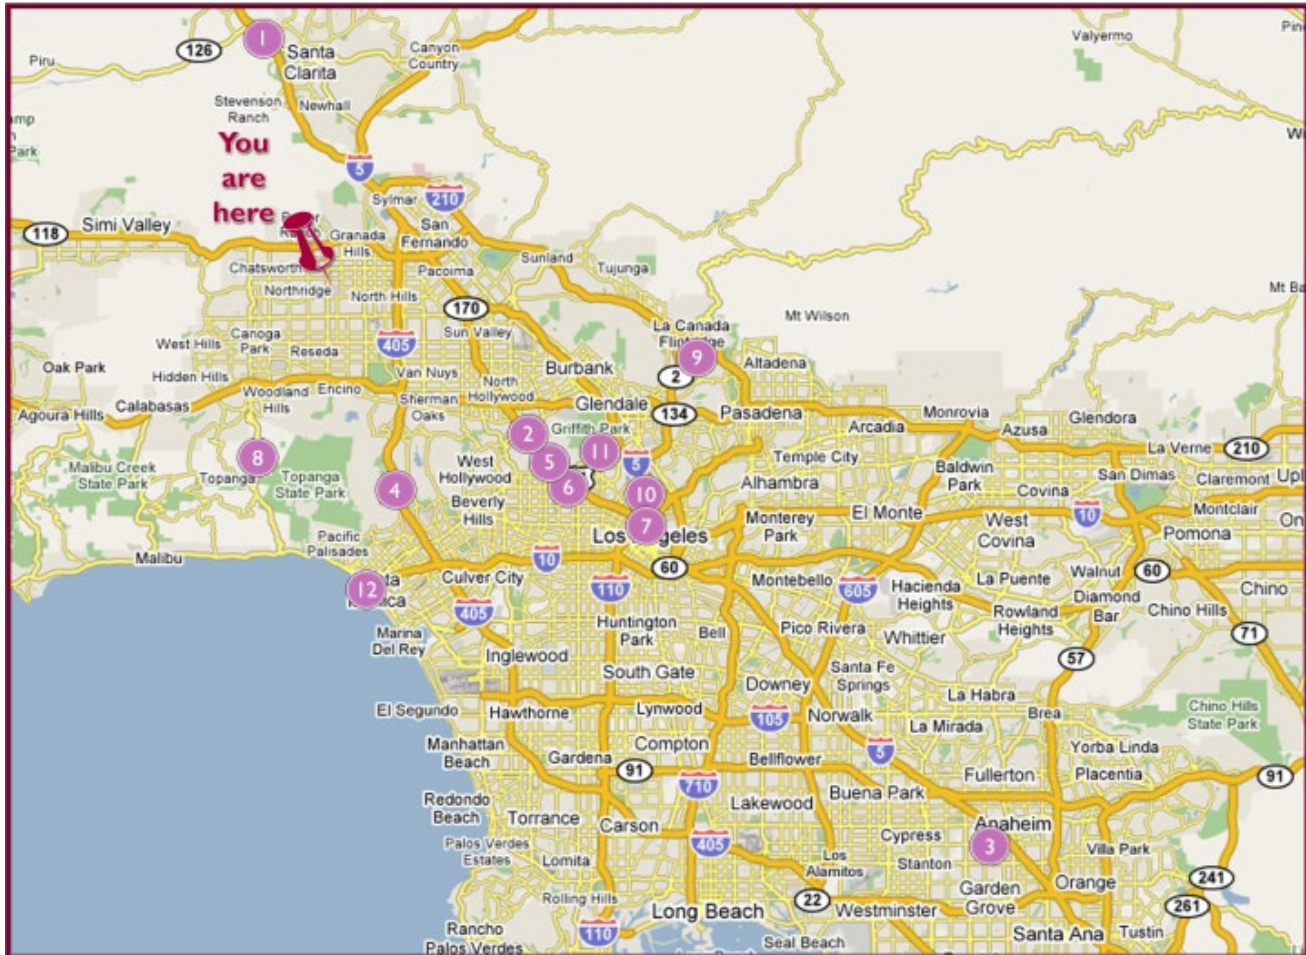

Local Vendors

Grocery Stores:

- 1. Ralph's
- 2. Vons

Banks:

- 3. Bank of America
- 4. Wells Fargo
- 5. Chase

Eateries:

- 6. Bistro Alessio (Italian Food)
- 7. Carl's Jr.
- 8. Chili's Grill & Bar
- 9. Chi's Chinese
- 10. Jack in the Box

- 19. Starbucks Coffee

- 20. Subway

- 21. Village Tandoor (Indian food)

- 22. Yogurt land

- 23. Wendy's

- 24. Wienerschnitzel

- 25. Wingstop

- 26. The Habbit

Miscellaneous:

- 27. 7-Eleven

- 28. 99-Cent Store

- 29. Avis Car Rental

- 30. CVS (24/7)

- 31. Dry Cleaner

- 32. FedEx

- 33. Northridge Mall

- 34. Office Max

- 35. Police Station

- 36. Post Office

- 37. Rite Aid Pharmacy

Attractions in Southern California

- | | |
|--|---|
| <ol style="list-style-type: none"> 1. Six Flags Magic Mountain
2610 I Magic Mountain Pkwy, Valencia, CA
(323) 937-4230 2. Universal Studios & City Walk
100 Universal City Plz, Universal City, CA
(818) 622-3801 3. Disneyland Resort
1313 S. Harbor Blvd, Anaheim, CA
(714) 781-4565 4. Getty Museum
1200 Getty Center Dr, Los Angeles, CA
(310) 440-7300 5. Hollywood Bowl
230 I North Highland Av, Hollywood, CA
(323) 850-2000 6. Hollywood Walk of Fame
6299 Hollywood Blvd, Los Angeles, CA | <ol style="list-style-type: none"> 7. Walt Disney Concert Hall
111 South Grand Av, Los Angeles, CA
(323) 850-2000 8. Will Geer Theatricum Botanicum
1419 N Topanga Canyon Blvd, Topanga, CA
(310) 455-2322 9. Descanso Gardens
1418 Descanso Dr, La Canada Flintridge, CA
(818) 949-4200 10. Dodger Stadium
1000 Elysian Park Av, Los Angeles, CA
(323) 224-1500 11. Griffith Park
4730 Crystal Springs Dr, Los Angeles, CA
(323) 913-4688 12. Santa Monica Pier
200 Santa Monica Pier, Santa Monica, CA
(310) 458-8900 |
|--|---|