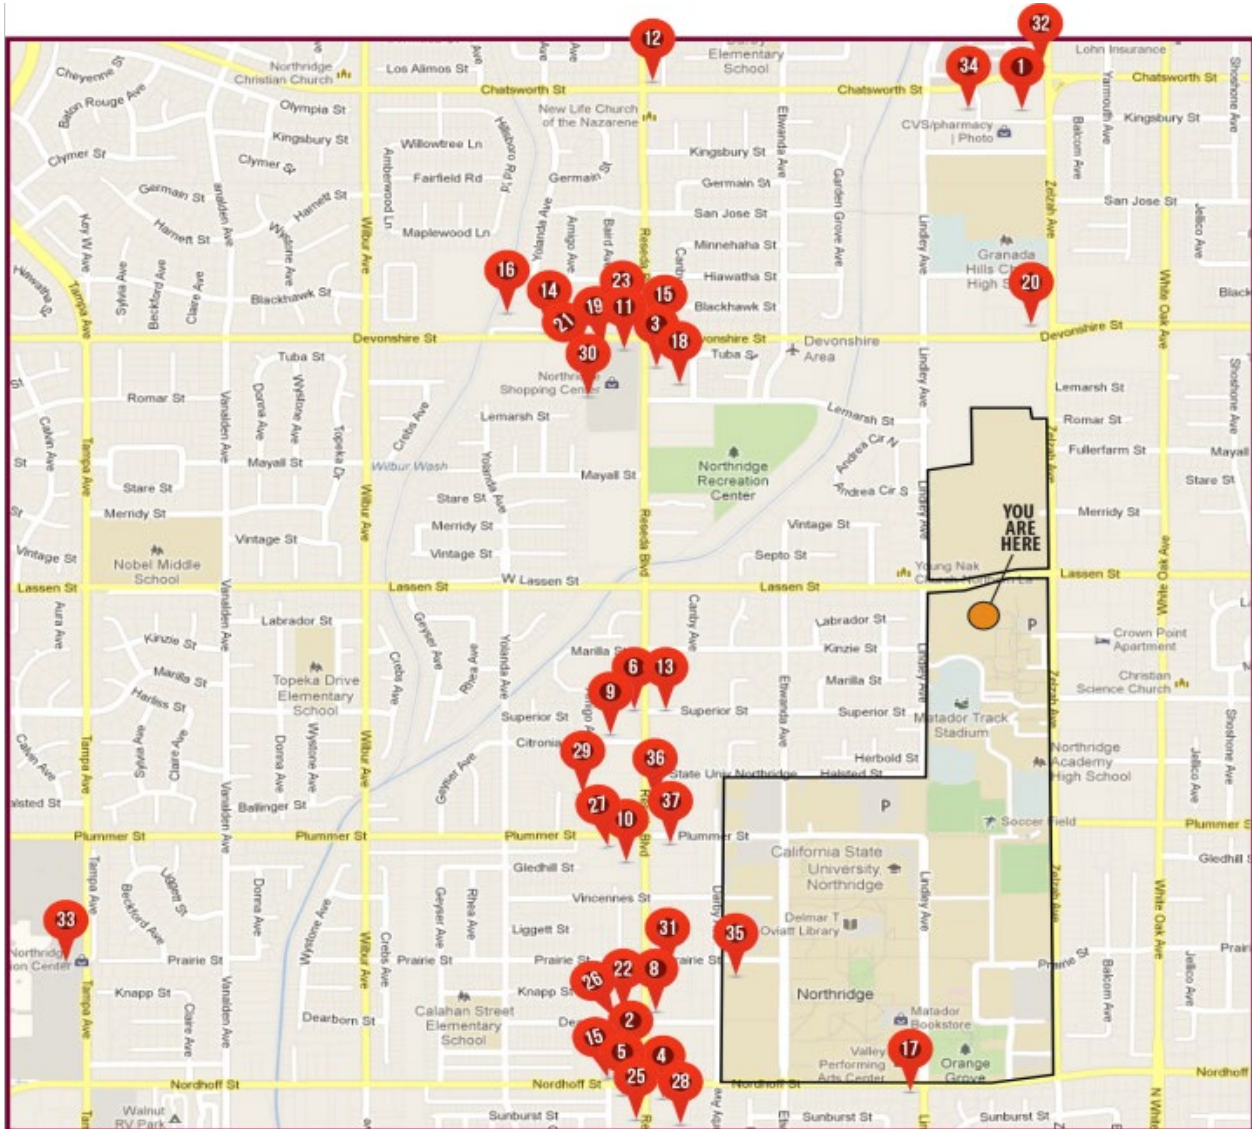

Local Vendors

Grocery Stores:

- 1. Ralph's
- 2. Vons

Banks:

- 3. Bank of America
- 4. Wells Fargo
- 5. Chase

Eateries:

- 6. Bistro Alessio (Italian Food)
- 7. Carl's Jr.
- 8. Chili's Grill & Bar
- 9. Chi's Chinese
- 10. Jack in the Box

- 11. Jamba Juice

- 12. Kentucky Fried Chicken

- 13. Korean BBQ

- 14. L&L Hawaiian BBQ

- 15. Mc Donald's

- 16. Outback Steakhouse

- 17. Papa John's Pizza

- 18. Shogun Sushi

- 19. Starbucks Coffee

- 20. Subway

- 21. Village Tandoor (Indian food)

- 22. Yogurt land

- 23. Wendy's

- 24. Wienerschnitzel

- 25. Wingstop

- 26. The Habbit

Miscellaneous:

- 27. 7-Eleven

- 28. 99-Cent Store

- 29. Avis Car Rental

- 30. CVS (24/7)

- 31. Dry Cleaner

- 32. FedEx

- 33. Northridge Mall