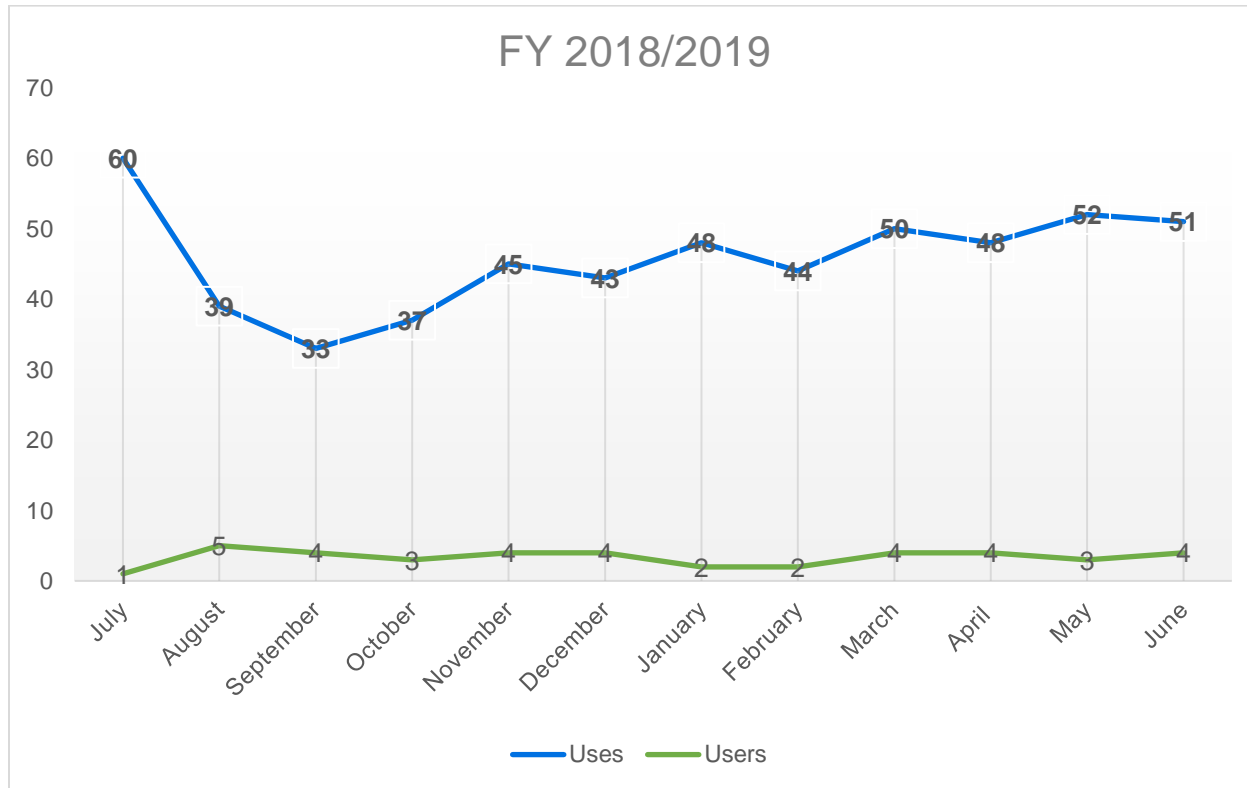

Lactation Room Use Santa Susana 104

Month	Times Used	Users
July	60	1
August	39	5
September	33	4
October	37	3
November	45	4
December	43	4
January	48	2
February	44	2
March	50	4
April	48	4
May	52	3
June	51	4
Total	550	40

USES: Lowest: 33, highest: 60; average monthly use: 48

USERS: Lowest: 1; highest: 5; average monthly users: 3