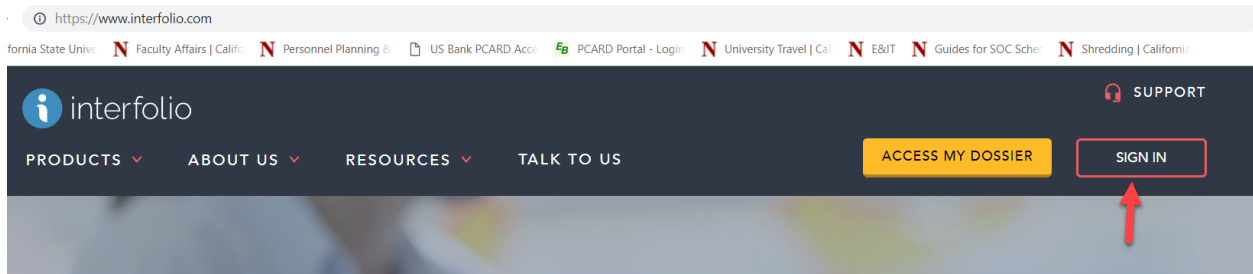

Single Sign on Instructions

Step 1: Log on to Interfolio.com, click on Sign In

Step 2: Select Sign in Through Your Institution and select CSUN from drop-down menu.

Step 3: Sign in with CSUN user ID and Password.