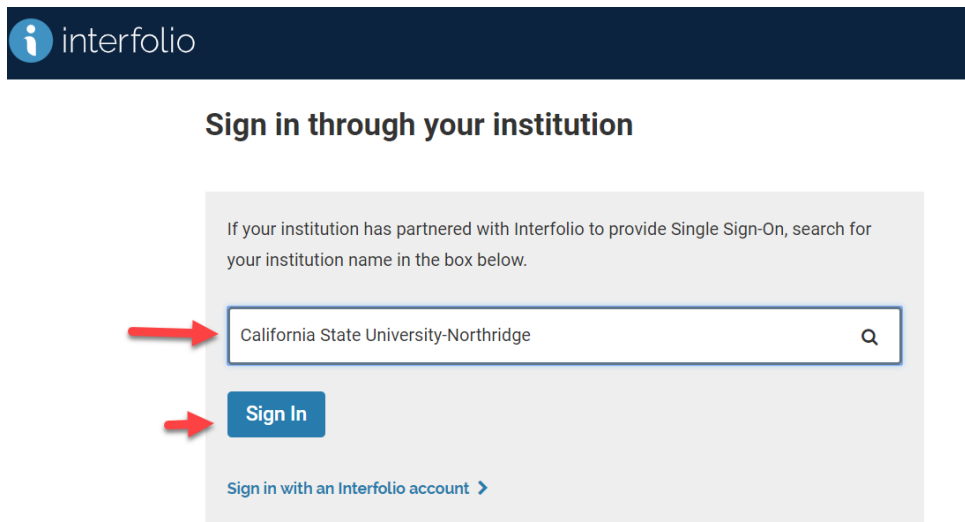

Single Sign on Instructions

Step 1: Log on to Interfolio.com, click on Sign In

Step 2: Select Sign in Through Your Institution and select CSUN from drop-down menu.

Step 3: Sign in with CSUN user ID and Password.