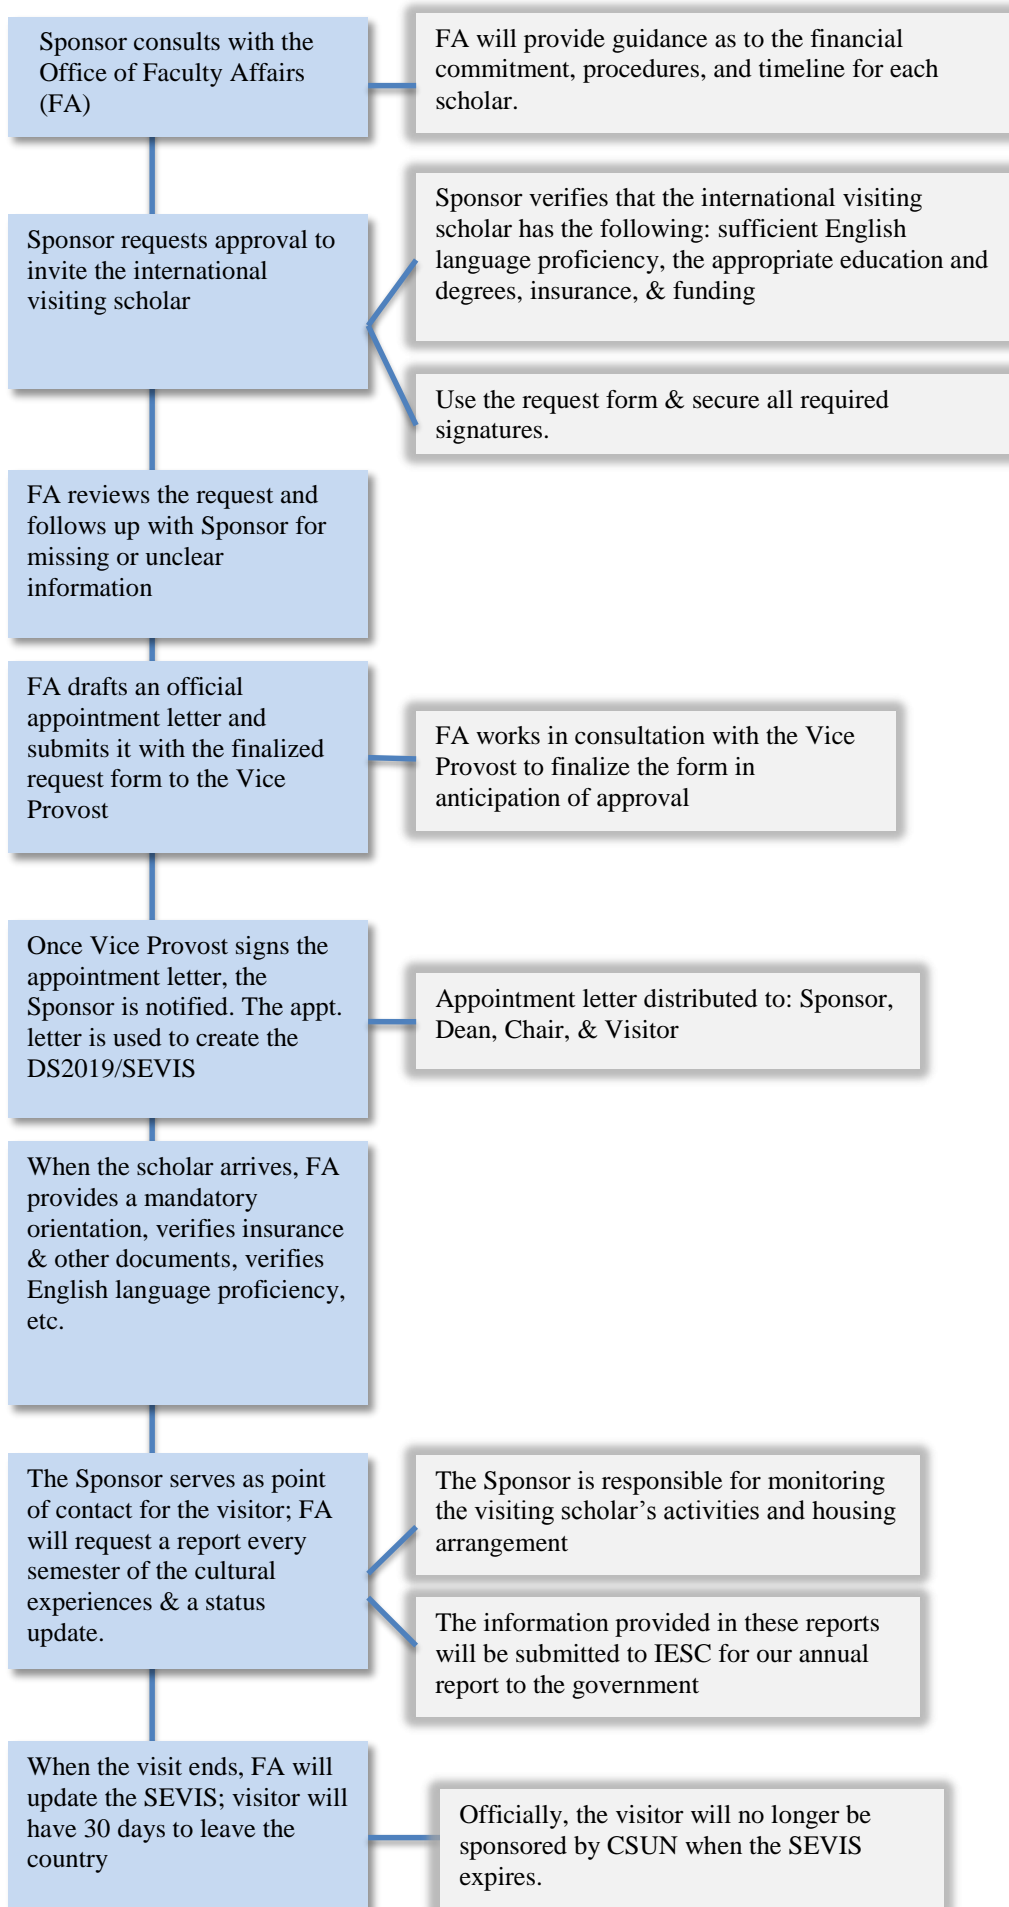

The J-1 Visa Sponsorship Process – Self-Supported Visiting Scholar

FA: Office of Faculty Affairs

IESC: International and Exchange Student Center

RGS: Office of Research and Graduate Studies

SEVIS: Student and Exchange Visitor Information System