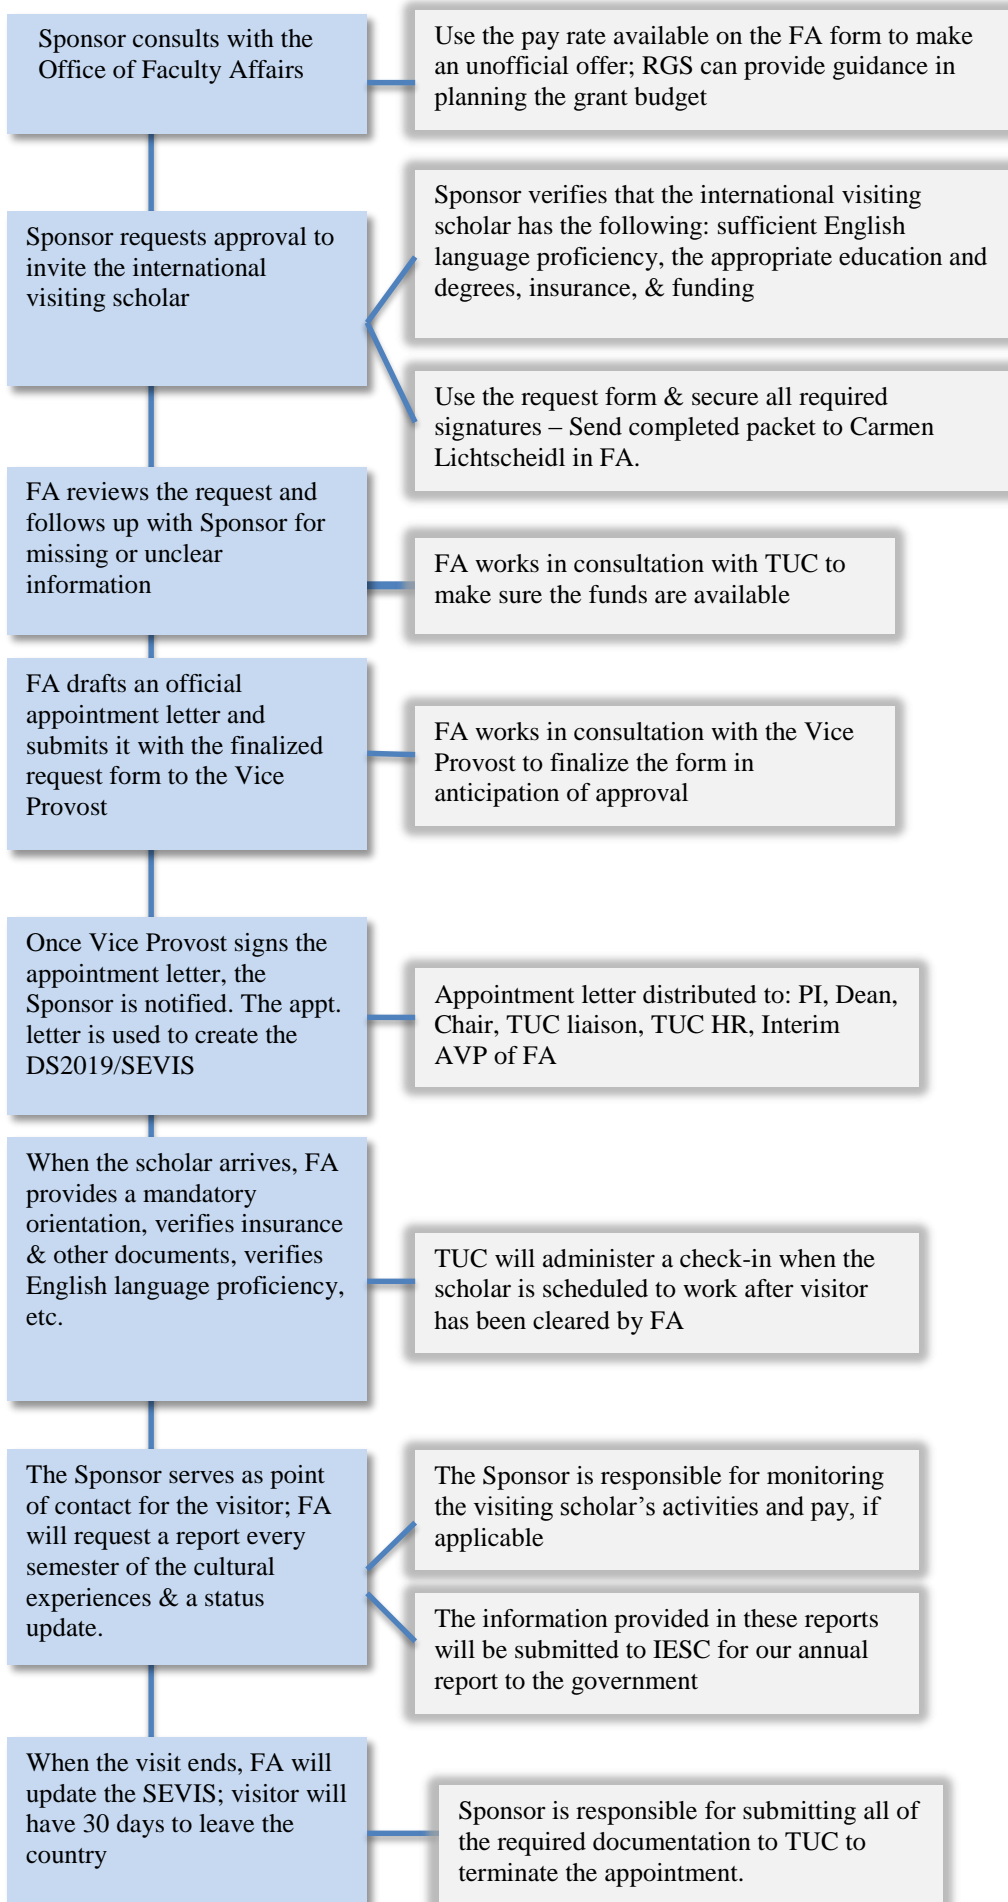

The J-1 Visa Sponsorship Process – Paid Visiting Scholar

FA: Office of Faculty Affairs
IESC: International and Exchange Student Center
RGS: Office of Research and Graduate Studies
SEVIS: Student and Exchange Visitor Information System
TUC: The University Corporation