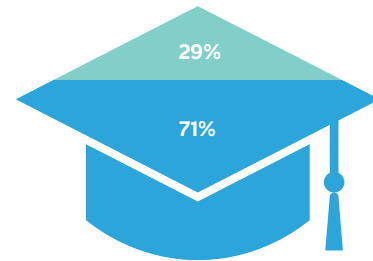

New Students

- First Time Transfers - 6,037
- First Time Freshman - 4,716
- First Time Graduate Students - 1,593

Diversity at CSUN

Ethnicity

Generation Status

- Continuing Generation - 11,313
- First Generation - 27,238