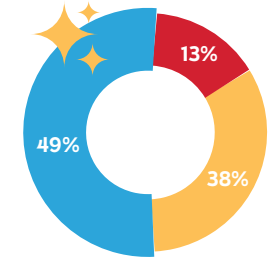

Fall 2021 CSUN Student Snapshot

Academic Level

- Freshman - 5,653
- Sophomore - 3,923
- Junior - 11,533
- Senior - 13,166
- Graduate Students - 4,276

Total Students

38,551

- New Students - 12,346
- Continuing Students - 26,205

New Students

- First Time Transfers - 6,037
- First Time Freshman - 4,716
- First Time Graduate Students - 1,593

Diversity at CSUN

Ethnicity

Generation Status

- Continuing Generation - 11,313
- First Generation - 27,238