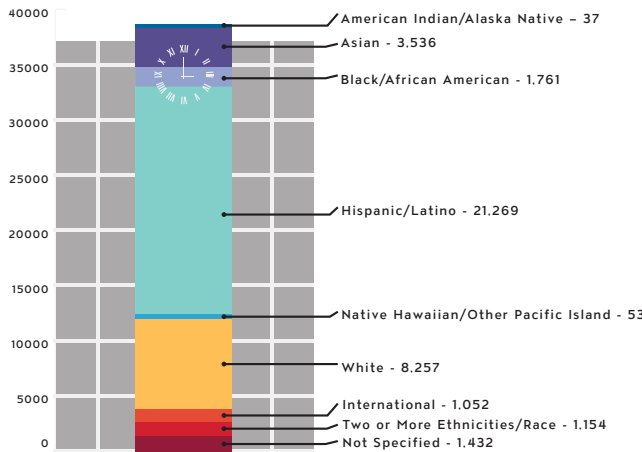

Fall 2021 CSUN Student Snapshot

Academic Level

- Freshman - 5,653
- Sophomore - 3,923
- Junior - 11,533
- Senior - 13,166
- Graduate Students - 4,276

Total Students

38,551

- New Students - 12,346
- Continuing Students - 26,205

New Students

- First Time Transfers - 6,037
- First Time Freshman - 4,716
- First Time Graduate Students - 1,593

Diversity at CSUN

Ethnicity

Generation Status

- Continuing Generation - 11,313
- First Generation - 27,238