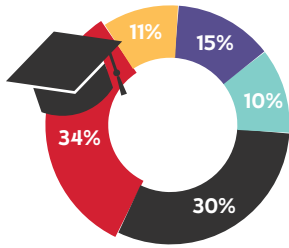

Fall 2021 CSUN Student Snapshot

Academic Level

- Freshman - 5,653
- Sophomore - 3,923
- Junior - 11,533
- Senior - 13,166
- Graduate Students - 4,276

Total Students

38,551

- New Students - 12,346
- Continuing Students - 26,205

New Students

- First Time Transfers - 6,037
- First Time Freshman - 4,716
- First Time Graduate Students - 1,593

Diversity at CSUN

Ethnicity

Generation Status

- Continuing Generation - 11,313
- First Generation - 27,238