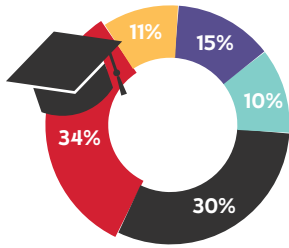

# Fall 2021 CSUN Student Snapshot

## Academic Level

- Freshman - 5,653
- Sophomore - 3,923
- Junior - 11,533
- Senior - 13,166
- Graduate - 4,276