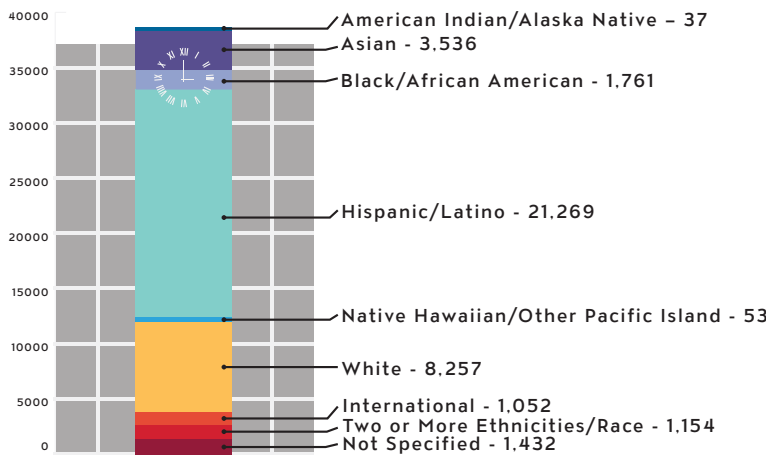

Diversity at CSUN

Ethnicity