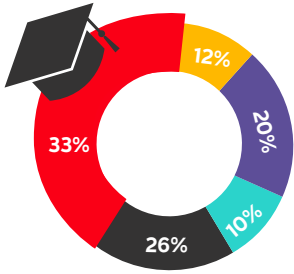

Fall 2023 CSUN Student Snapshot

Academic Level

- Freshman - 7,124
- Sophomore - 3,812
- Junior - 9,404
- Senior - 11,832
- Graduate Students - 4,196

Total Students

36,368

- New Students - 11,367
- Continuing Students - 25,001

New Students

- First-Time Freshmen - 5,545
- First-Time Transfers - 4,326
- First-Time Graduate - 1,496

Diversity at CSUN

Ethnicity

Generational Status

- Continuing Generation - 10,918
- First Generation - 25,450