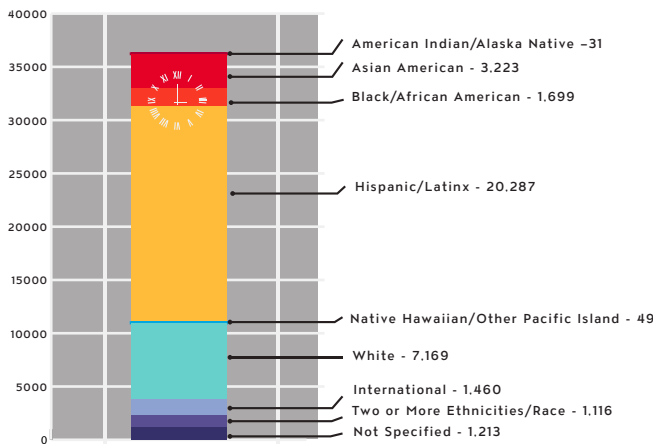

Fall 2023 CSUN Student Snapshot

Academic Level

- Freshman - 7,124
- Sophomore - 3,812
- Junior - 9,404
- Senior - 11,832
- Graduate Students - 4,196

Total Students

36,368

- New Students - 11,367
- Continuing Students - 25,001

New Students

- First-Time Freshmen - 5,545
- First-Time Transfers - 4,326
- First-Time Graduate - 1,496

Diversity at CSUN

Ethnicity

Generational Status

- Continuing Generation - 10,918
- First Generation - 25,450