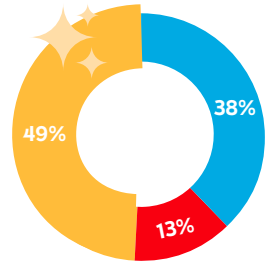

Fall 2023 CSUN Student Snapshot

Academic Level

- Freshman - 7,124
- Sophomore - 3,812
- Junior - 9,404
- Senior - 11,832
- Graduate Students - 4,196

Total Students

36,368

- New Students - 11,367
- Continuing Students - 25,001

New Students

- First-Time Freshmen - 5,545
- First-Time Transfers - 4,326
- First-Time Graduate - 1,496

Diversity at CSUN

Ethnicity

Generational Status

- Continuing Generation - 10,918
- First Generation - 25,450