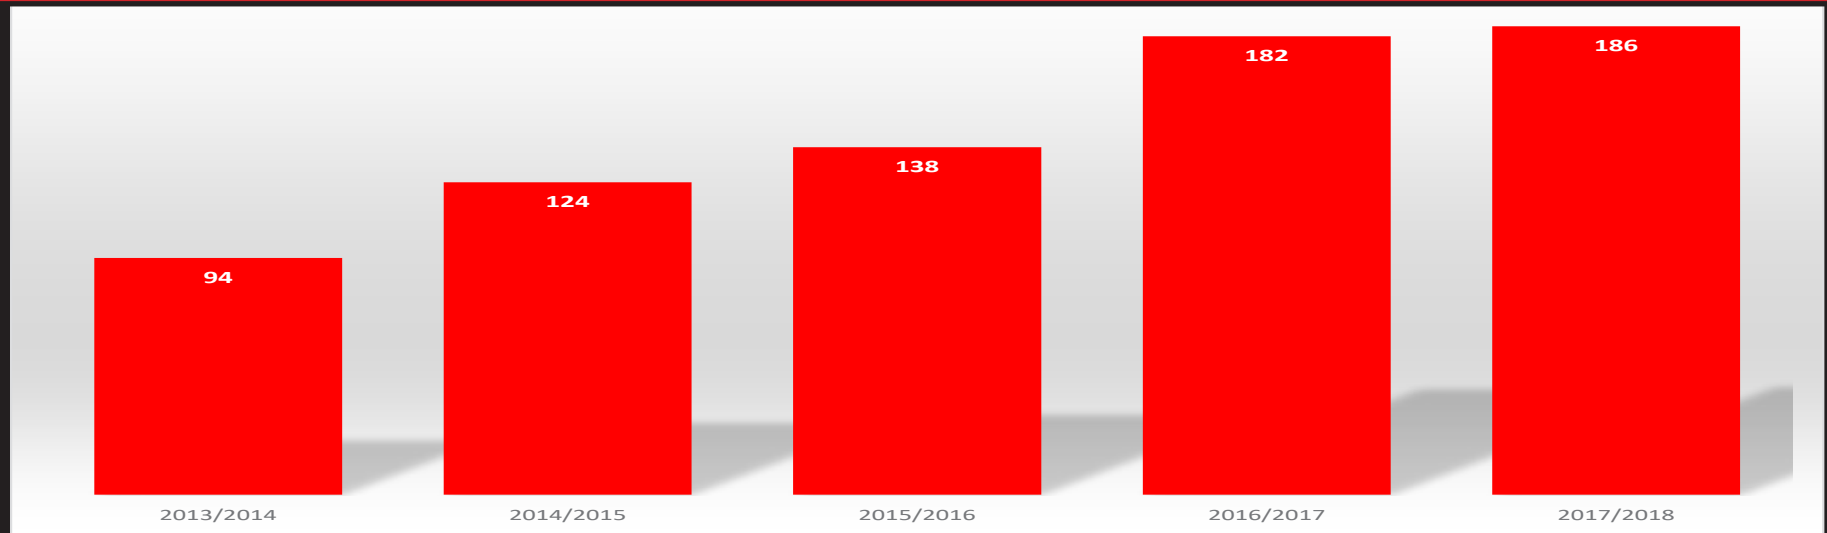

Bachelor's of Science in Mechanical Engineering (BSME) Program Enrollment and Degree Data

Total BSME Program Enrollment by Class Level

Academic Year	Fall Enrollment by Year				
	2018	2017	2016	2015	2014
Freshman	261	286	273	410	365
Sophomore	145	166	245	231	168
Junior	270	334	300	257	239
Senior	540	475	442	416	361
Total	1216	1261	1260	1314	1133