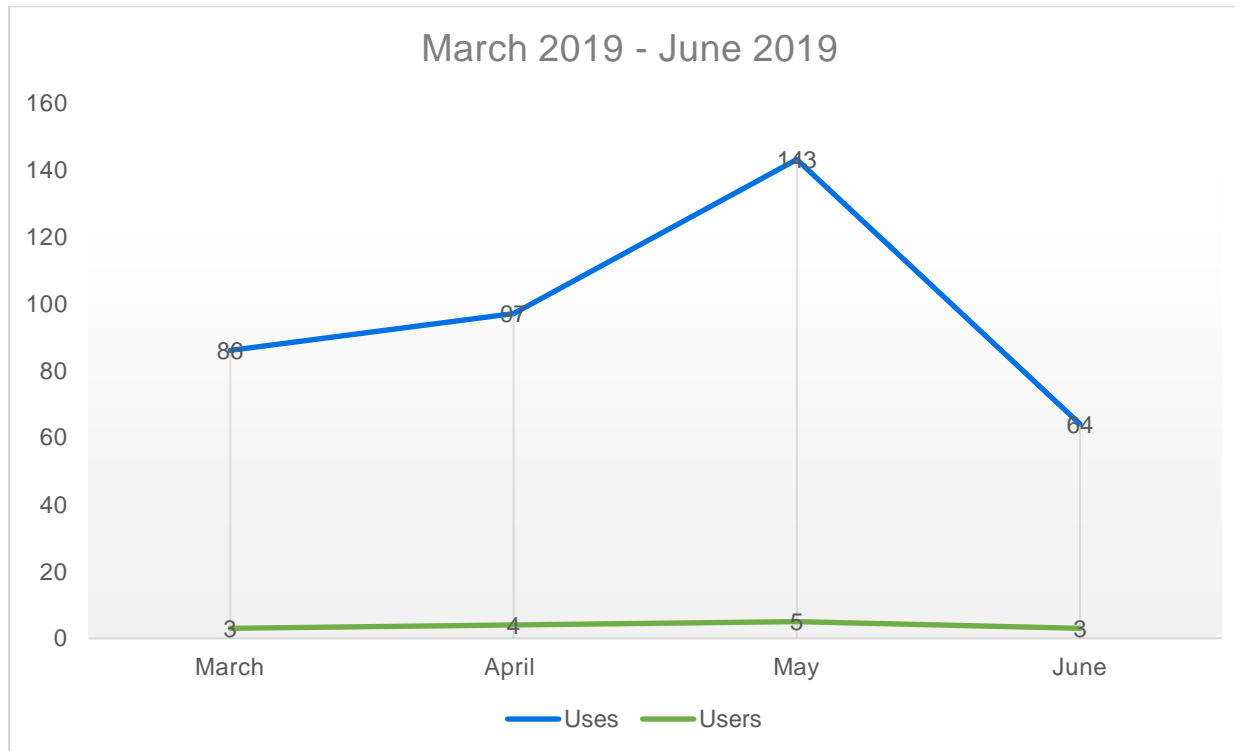

Lactation Room Use  
Education 1110  
Opened March 1, 2019

Month	Times Used	Users
March	86	3
April	97	4
May	143	5
June	64	3
<b>Total</b>	390	15

**USES:** Lowest: 64, highest: 143; average monthly use: 97.5  
**USERS:** Lowest: 3; highest: 5; average monthly users: 3.75