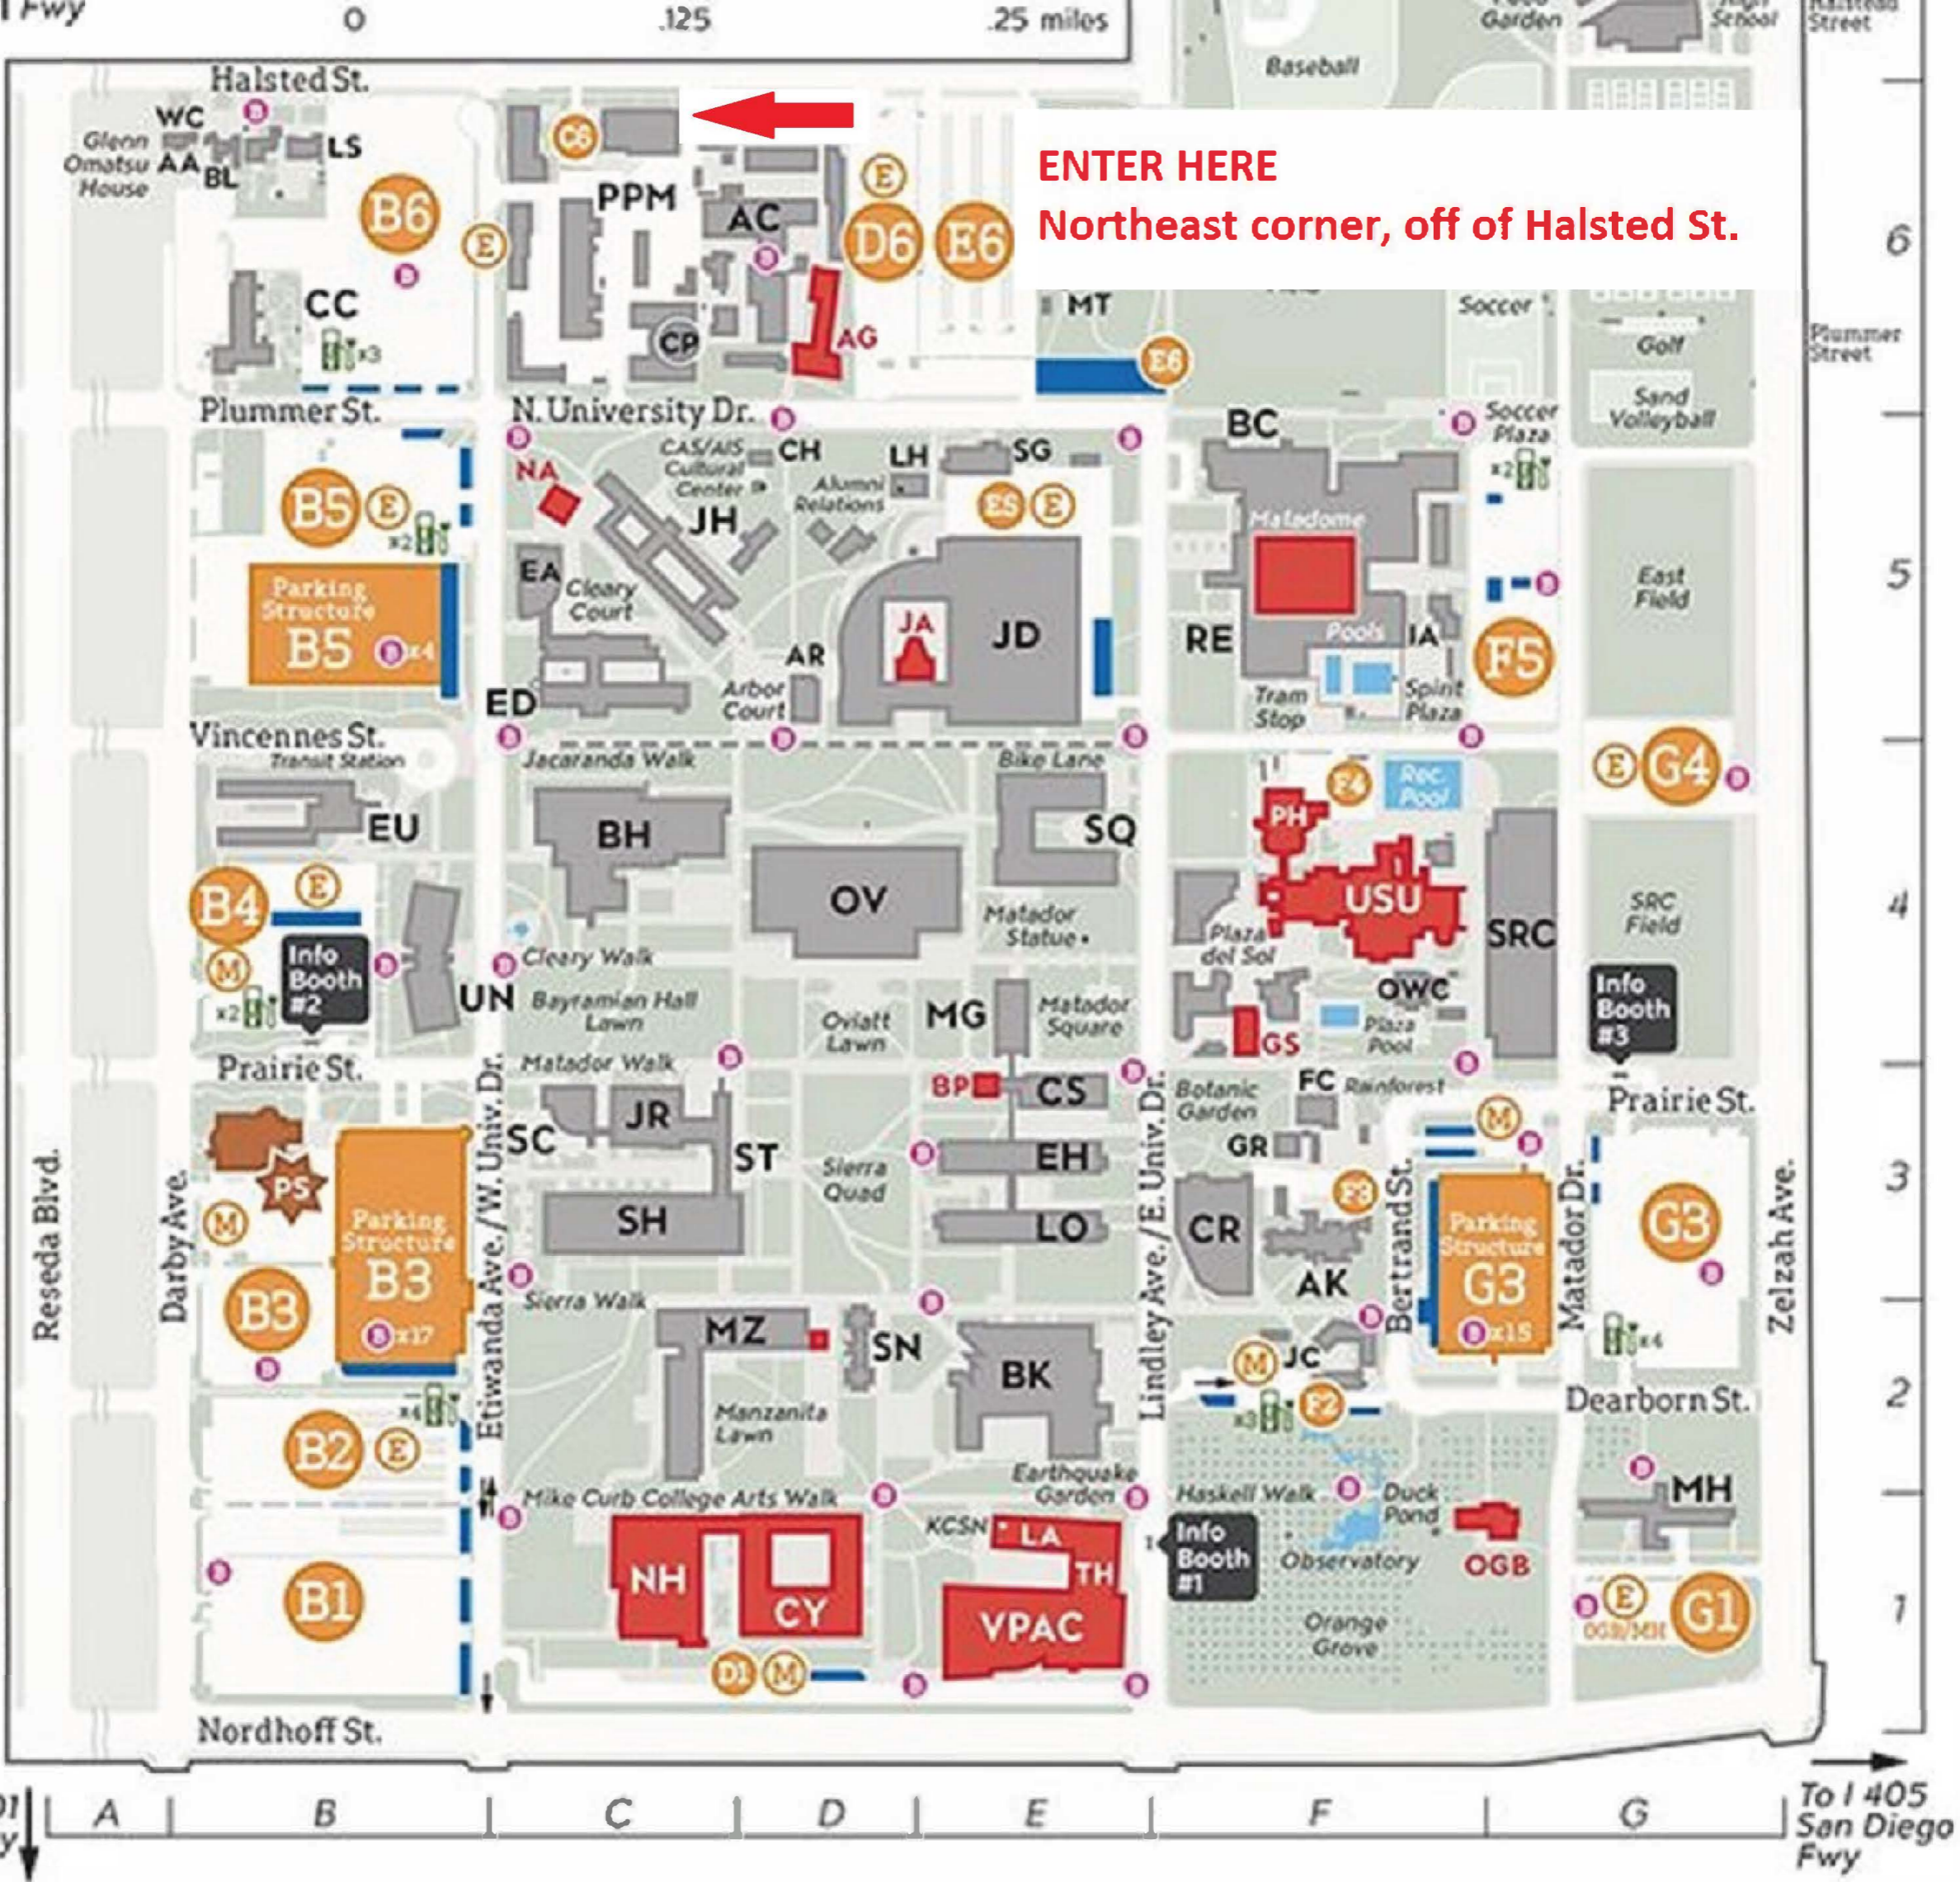

Cartography: David Deis, Department of Geography • College of Social & Behavioral Sciences • Fall, 2016

To US 101
Ventura Fwy

To I 405
San Diego Fwy