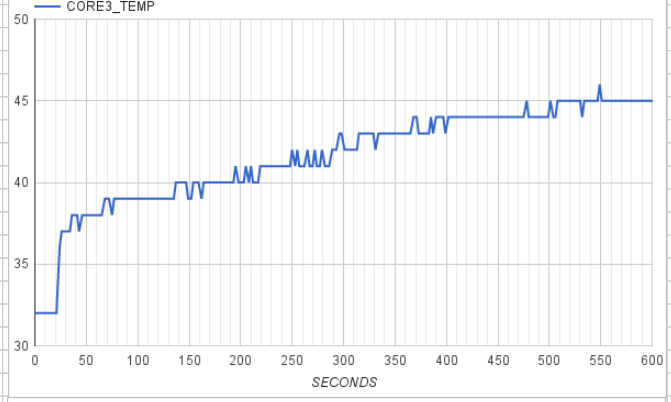

Running 8 threads

Running 8 threads (core 5-8)