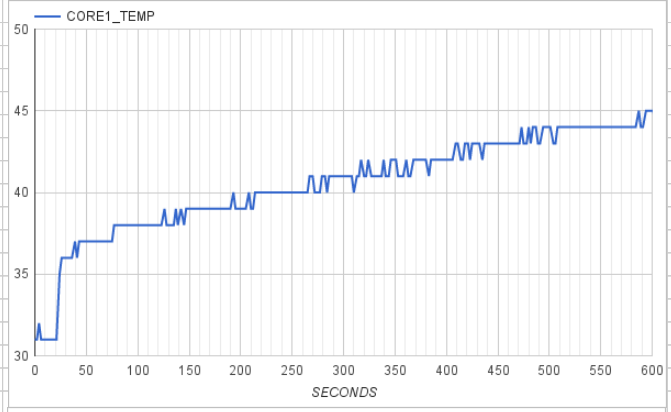

Running 8 threads

Running 8 threads (core 5-8)