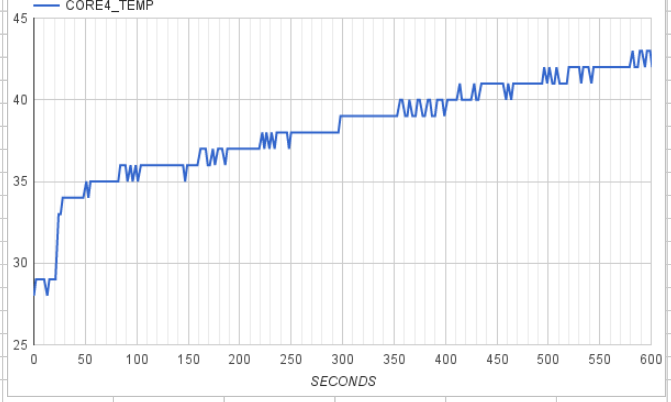

Running 8 threads

Running 8 threads (core 5-8)