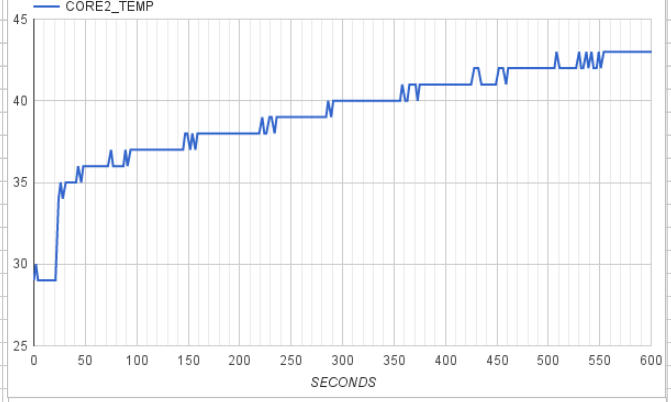

Running 8 threads

Running 8 threads (core 5-8)