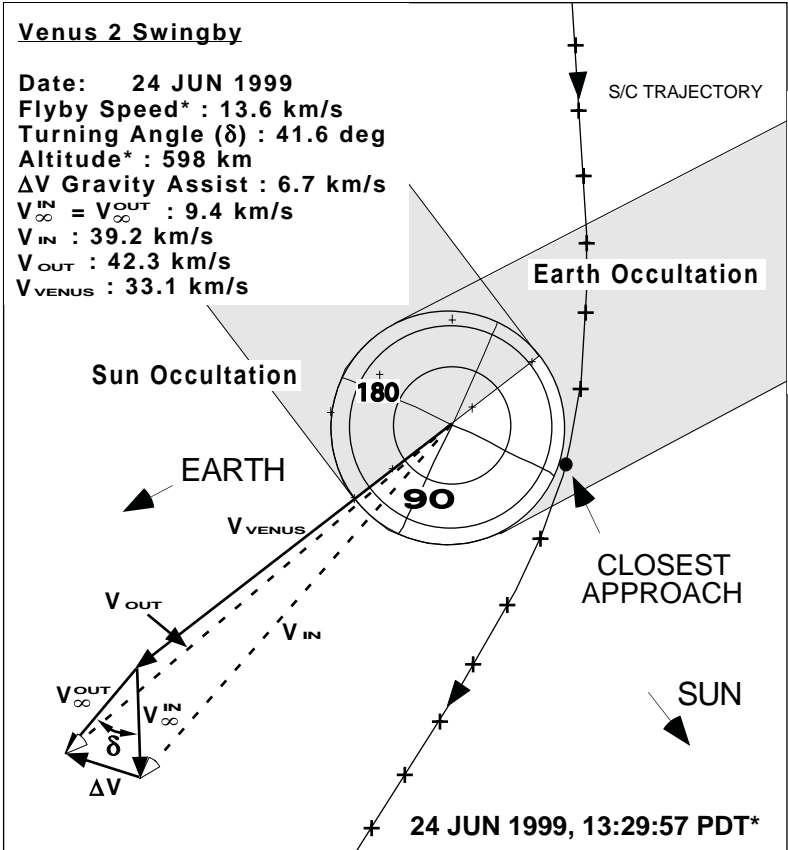

# CASSINI VENUS 2 SWINGBY

**North Ecliptic View**

**Groundtrack**

\* S/C time at closest approach  
 TIME TICKS EVERY 5 MIN