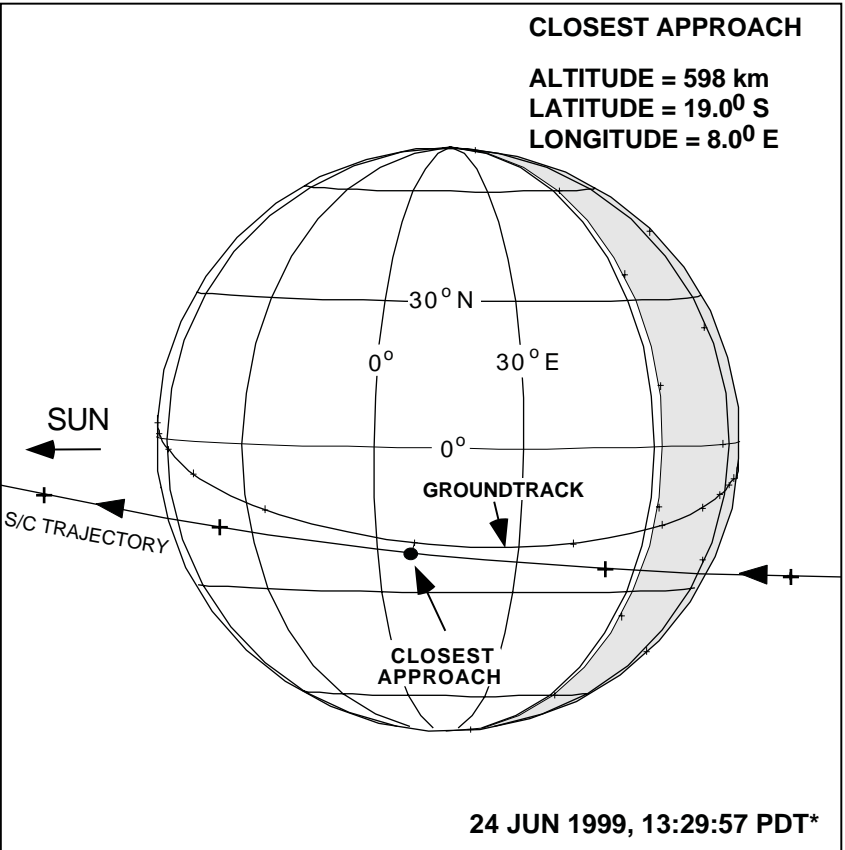

# CASSINI VENUS 2 SWINGBY

**North Ecliptic View**

**Groundtrack**

\* S/C time at closest approach  
 TIME TICKS EVERY 5 MIN