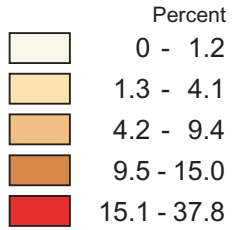

Dominicans Greater Boston 2000

— County boundary