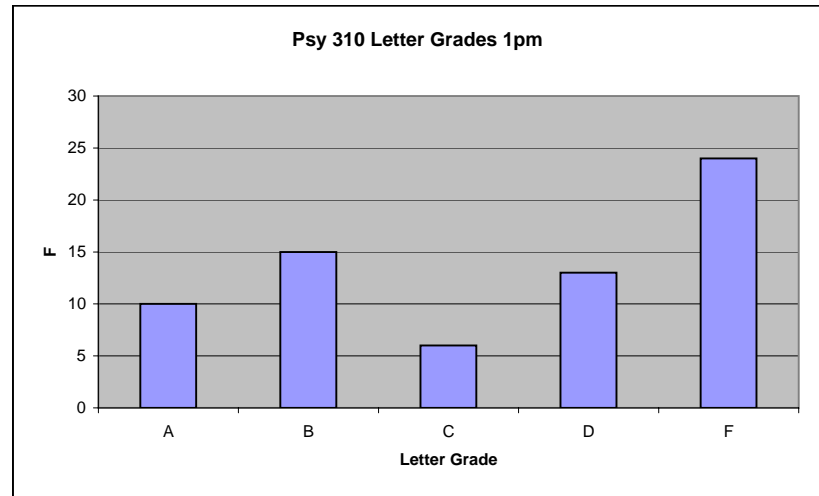

**Psy 310 - Spring 2009 1pm Grade Roster**  
**Gary S. Katz, Ph.D.**

Ex1ID	Ex1MC	Ex1Adj%	Ex1Ltr	Ex1ID	Ex1MC	Ex1Adj%	Ex1Ltr
0108	46	95.8%	A	9999	30	62.5%	D
118	45	93.8%	A	11235	44	91.7%	A
118	38	79.2%	B	032186	39	81.3%	B
0214	27	56.3%	F	39477	28	58.3%	F
0488	18	37.5%	F	56789	32	66.7%	D
622	36	75.0%	C	101289	40	83.3%	B
0711	26	54.2%	F	120679	38	79.2%	B
00879	29	60.4%	D	122287	42	87.5%	B
0919	41	85.4%	B	200326	35	72.9%	C
1015	18	37.5%	F	000345672	35	72.9%	C
1103	29	60.4%	D	871509	39	81.3%	B
1222	39	81.3%	B	100210745	28	58.3%	F
1289	35	72.9%	C	100629423	26	54.2%	F
1416	29	60.4%	D	100648182	34	70.8%	C
1432	45	93.8%	A	100677289	41	85.4%	B
1760	23	47.9%	F	100740560	38	79.2%	B
2189	26	54.2%	F	100785163	38	79.2%	B
2190	29	60.4%	D	101040717	45	93.8%	A
2202	28	58.3%	F	101073776	26	54.2%	F
2250	34	70.8%	C	101084891	24	50.0%	F
2323	30	62.5%	D	101109357	16	33.3%	F
2372	33	68.8%	D	101153661	27	56.3%	F
2397	43	89.6%	A	101275445	43	89.6%	A
2424	24	50.0%	F	101283713	25	52.1%	F
2442	31	64.6%	D	101582505	42	87.5%	B
2626	25	52.1%	F	101609584	21	43.8%	F
5956	31	64.6%	D	101873848	30	62.5%	D
6552	39	81.3%	B	102036595	31	64.6%	D
7417	43	89.6%	A	102497185	27	56.3%	F
8076	23	47.9%	F	102642772	45	93.8%	A