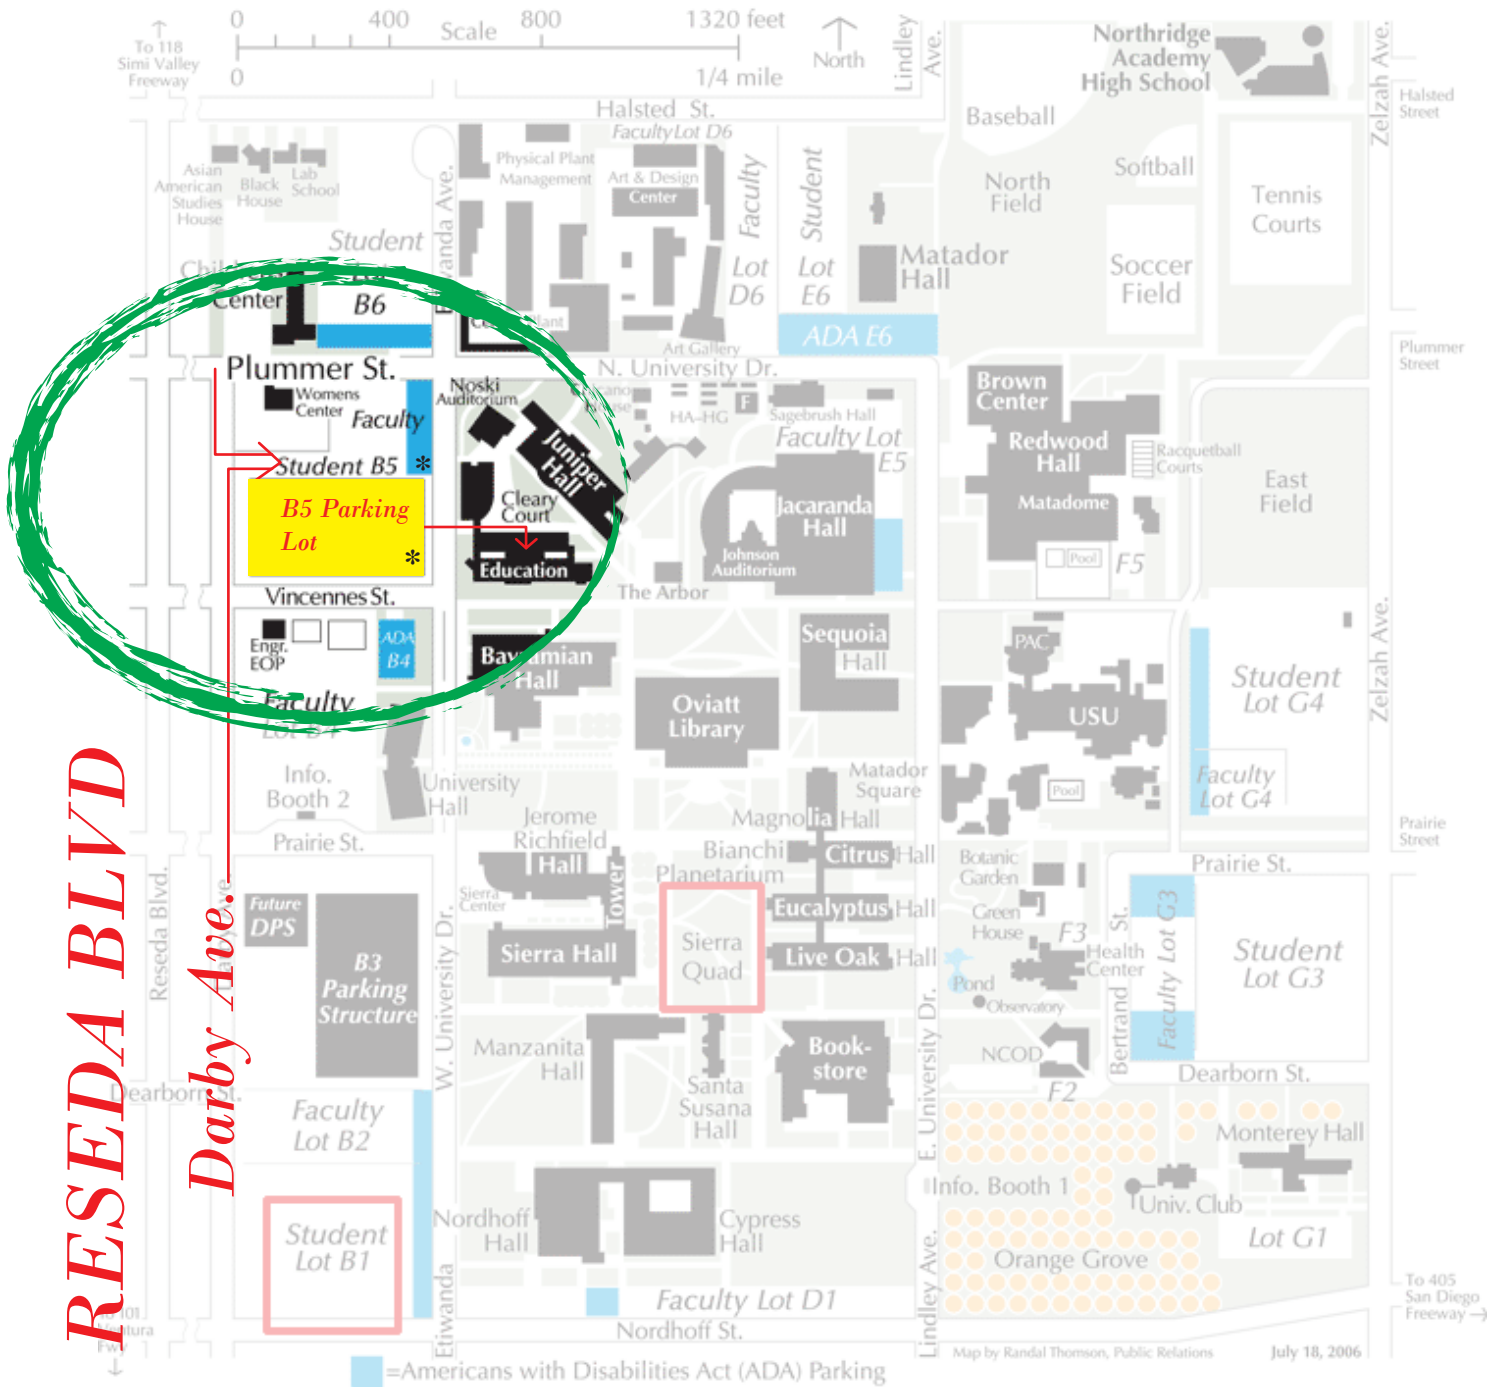

PARKING for

Michael D. Eisner
College of Education

NORDHOFF BLVD

** make sure that you pay for a day of parking
at one of the permit machines, and that you do not
park in a faculty space*