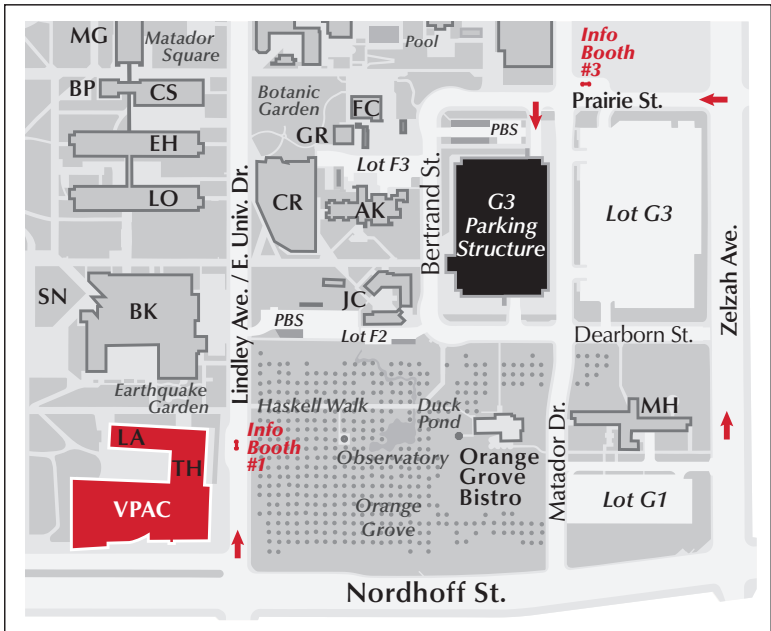

Dr. Shane Frehlich's Memorial Service

Friday, October 30, 2015
4:00 p.m.

Valley Performing Arts Center (VPAC)
18111 Nordhoff Street, Northridge, CA 91330

The **G3 parking structure** is accessed by entering Lindley Avenue from Nordhoff Street or Prairie Street from Zelzah Avenue. Please see the red arrows on the map to locate the VPAC.

Please stop at Parking Booth #1 or #3 to pick up your courtesy parking pass.