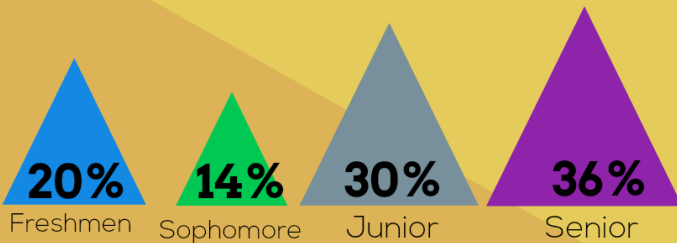

An Introduction to Our CSUN Students Fall 2016

As of Fall 2016...

We are serving **39,916** Students

As of Fall 2016...

35,552
Undergraduates

4,364
Graduate
Students

Undergraduates today...

59% **First Time Freshmen**

41% **First Time Transfers**

Class Level Breakdown:

Units Attempted

46.1%

Male

53.9%

Female

AGE AT ENTRY:

RACIAL/ ETHNIC BREAKDOWN (Among Undergraduate Students)

- 48.5%** Latino/a
- 21.9%** White
- 11.4%** Asian
- 5.4%** International
- 4.8%** African American
- 3.4%** Multi-Race/ Other
- .1%** American Indian/ Alaskan Native
- .1%** Native Hawaii/Pacific Islander