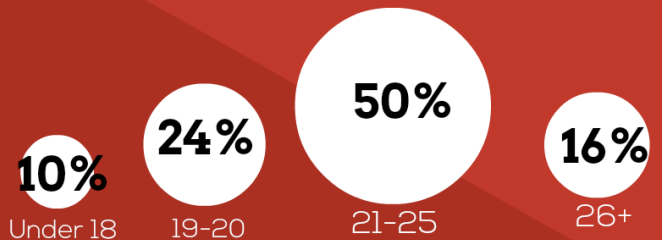

41% **First Time Transfers**

Class Level Breakdown:

Units Attempted

46.1%

Male

53.9%

Female

AGE AT ENTRY:

RACIAL/ ETHNIC BREAKDOWN (Among Undergraduate Students)

- 48.5%** Latino/a
- 21.9%** White
- 11.4%** Asian
- 5.4%** International
- 4.8%** African American
- 3.4%** Multi-Race/ Other
- .1%** American Indian/ Alaskan Native
- .1%** Native Hawaii/Pacific Islander