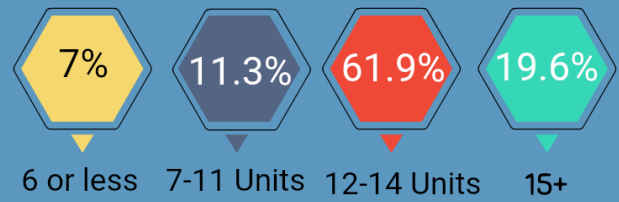

An Introduction to Our CSUN Students Fall 2016

As of Fall 2016...

We are serving **39,916** Students

As of Fall 2016...

35,552
Undergraduates

4,364
Graduate
Students

Undergraduates today...

59% **First Time Freshmen**

41% **First Time Transfers**

Class Level Breakdown:

Units Attempted

46.1%

Male

53.9%

Female

AGE AT ENTRY:

RACIAL/ ETHNIC BREAKDOWN (Among Undergraduate Students)

- 48.5%** Latino/a
- 21.9%** White
- 11.4%** Asian
- 5.4%** International
- 4.8%** African American
- 3.4%** Multi-Race/ Other
- .1%** American Indian/ Alaskan Native
- .1%** Native Hawaii/Pacific Islander