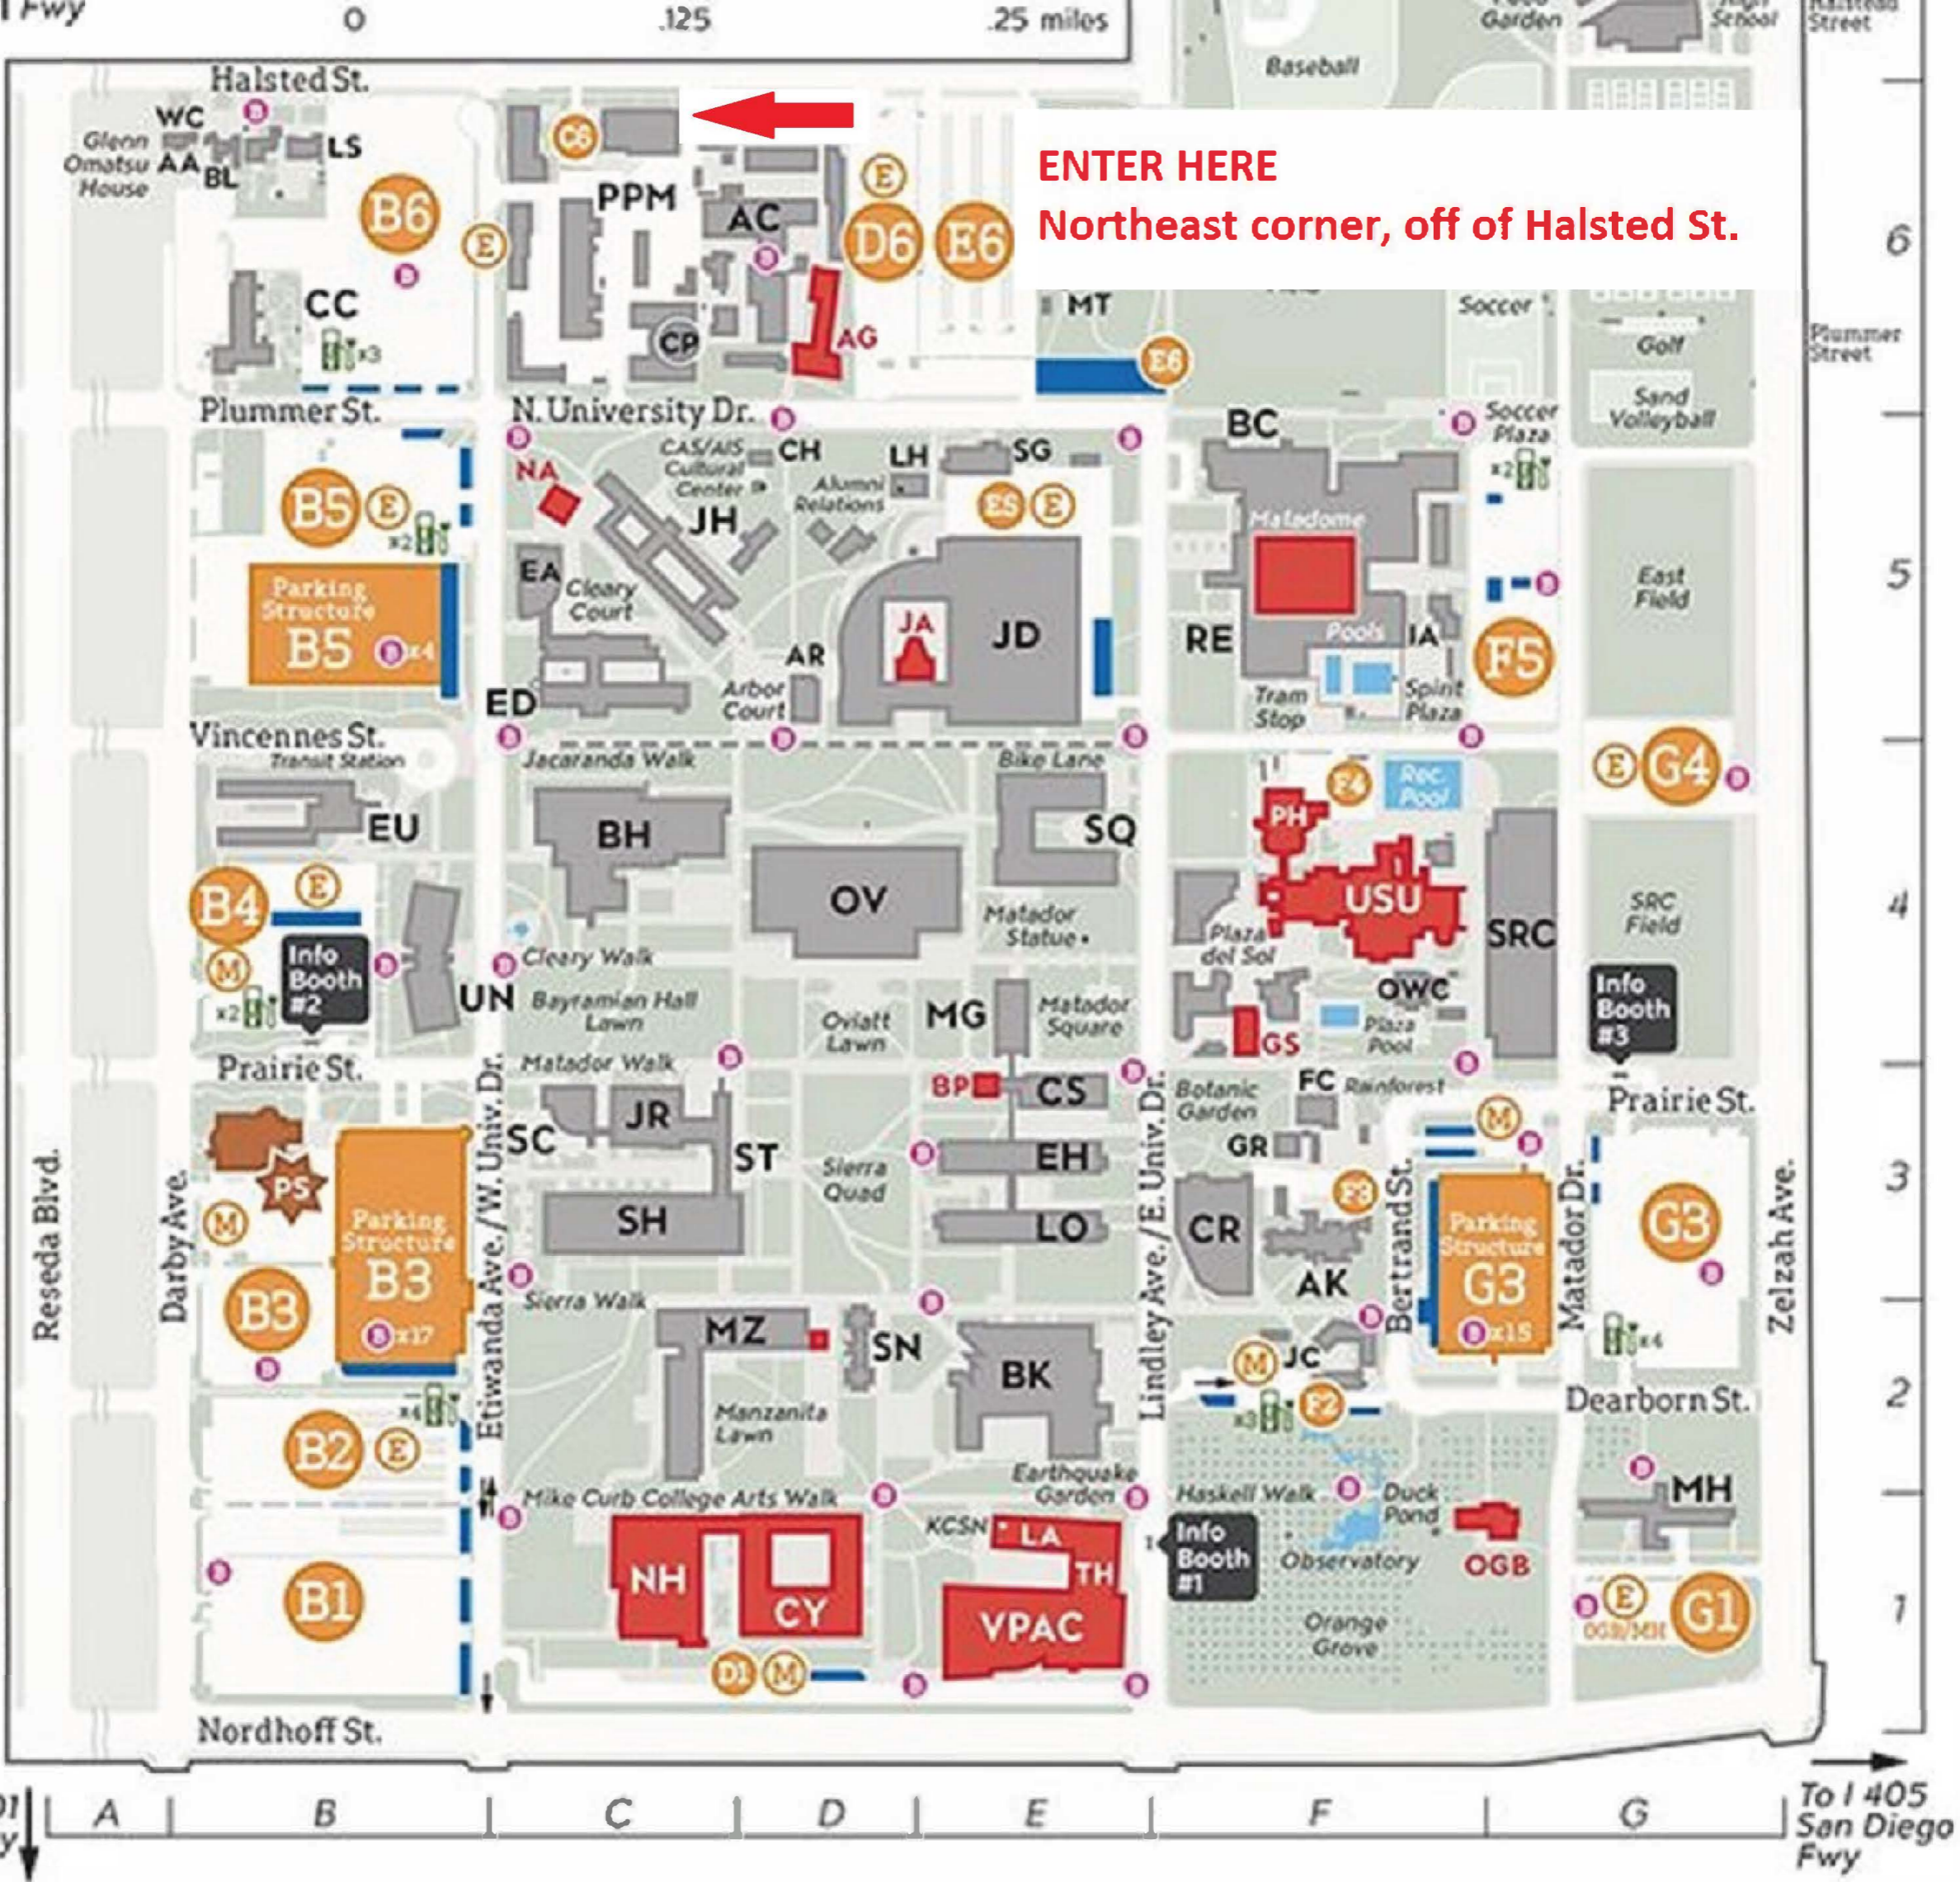

Cartography: David Deis, Department of Geography • College of Social & Behavioral Sciences • Fall, 2016

ENTER HERE
Northeast corner, off of Halsted St.