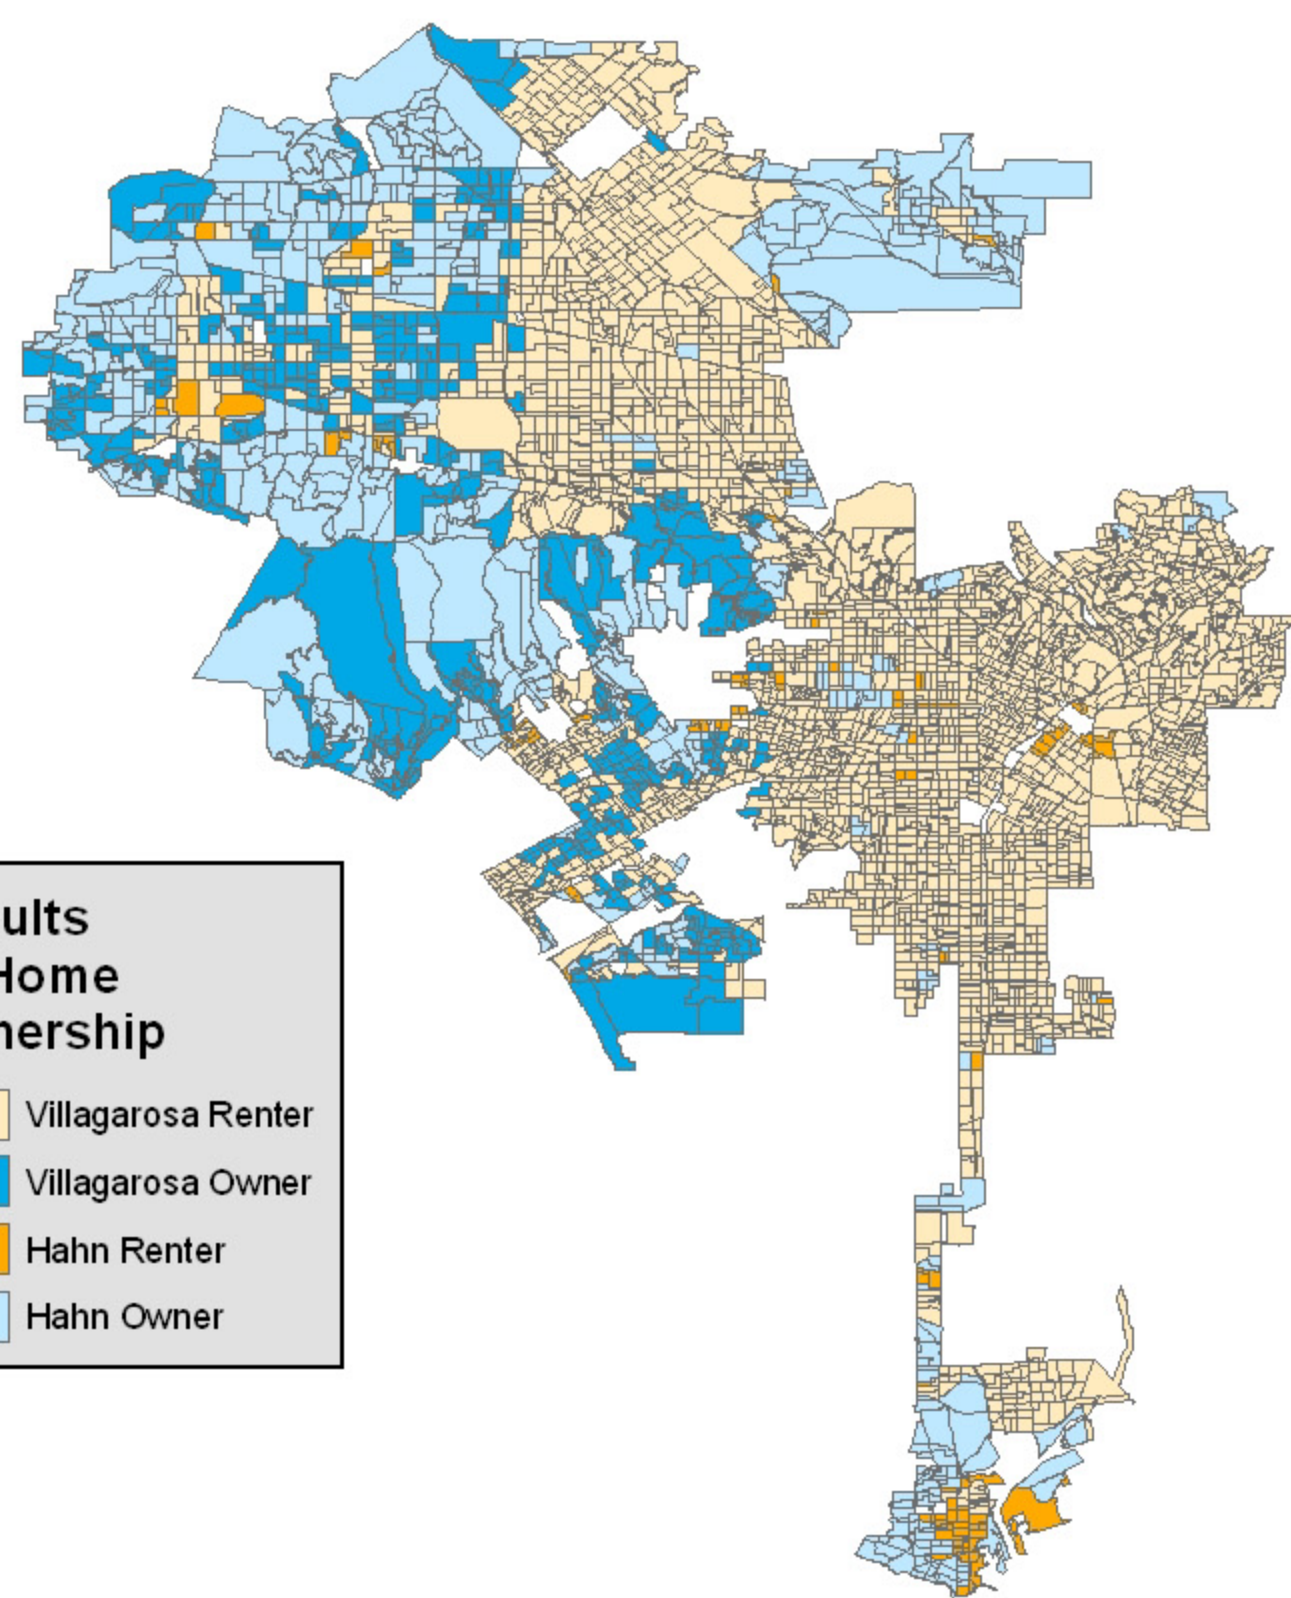

City of Los Angeles 2005 Mayoral Election Results by Precinct

Rand M. Yudelevitch
Cartographer
June 2005