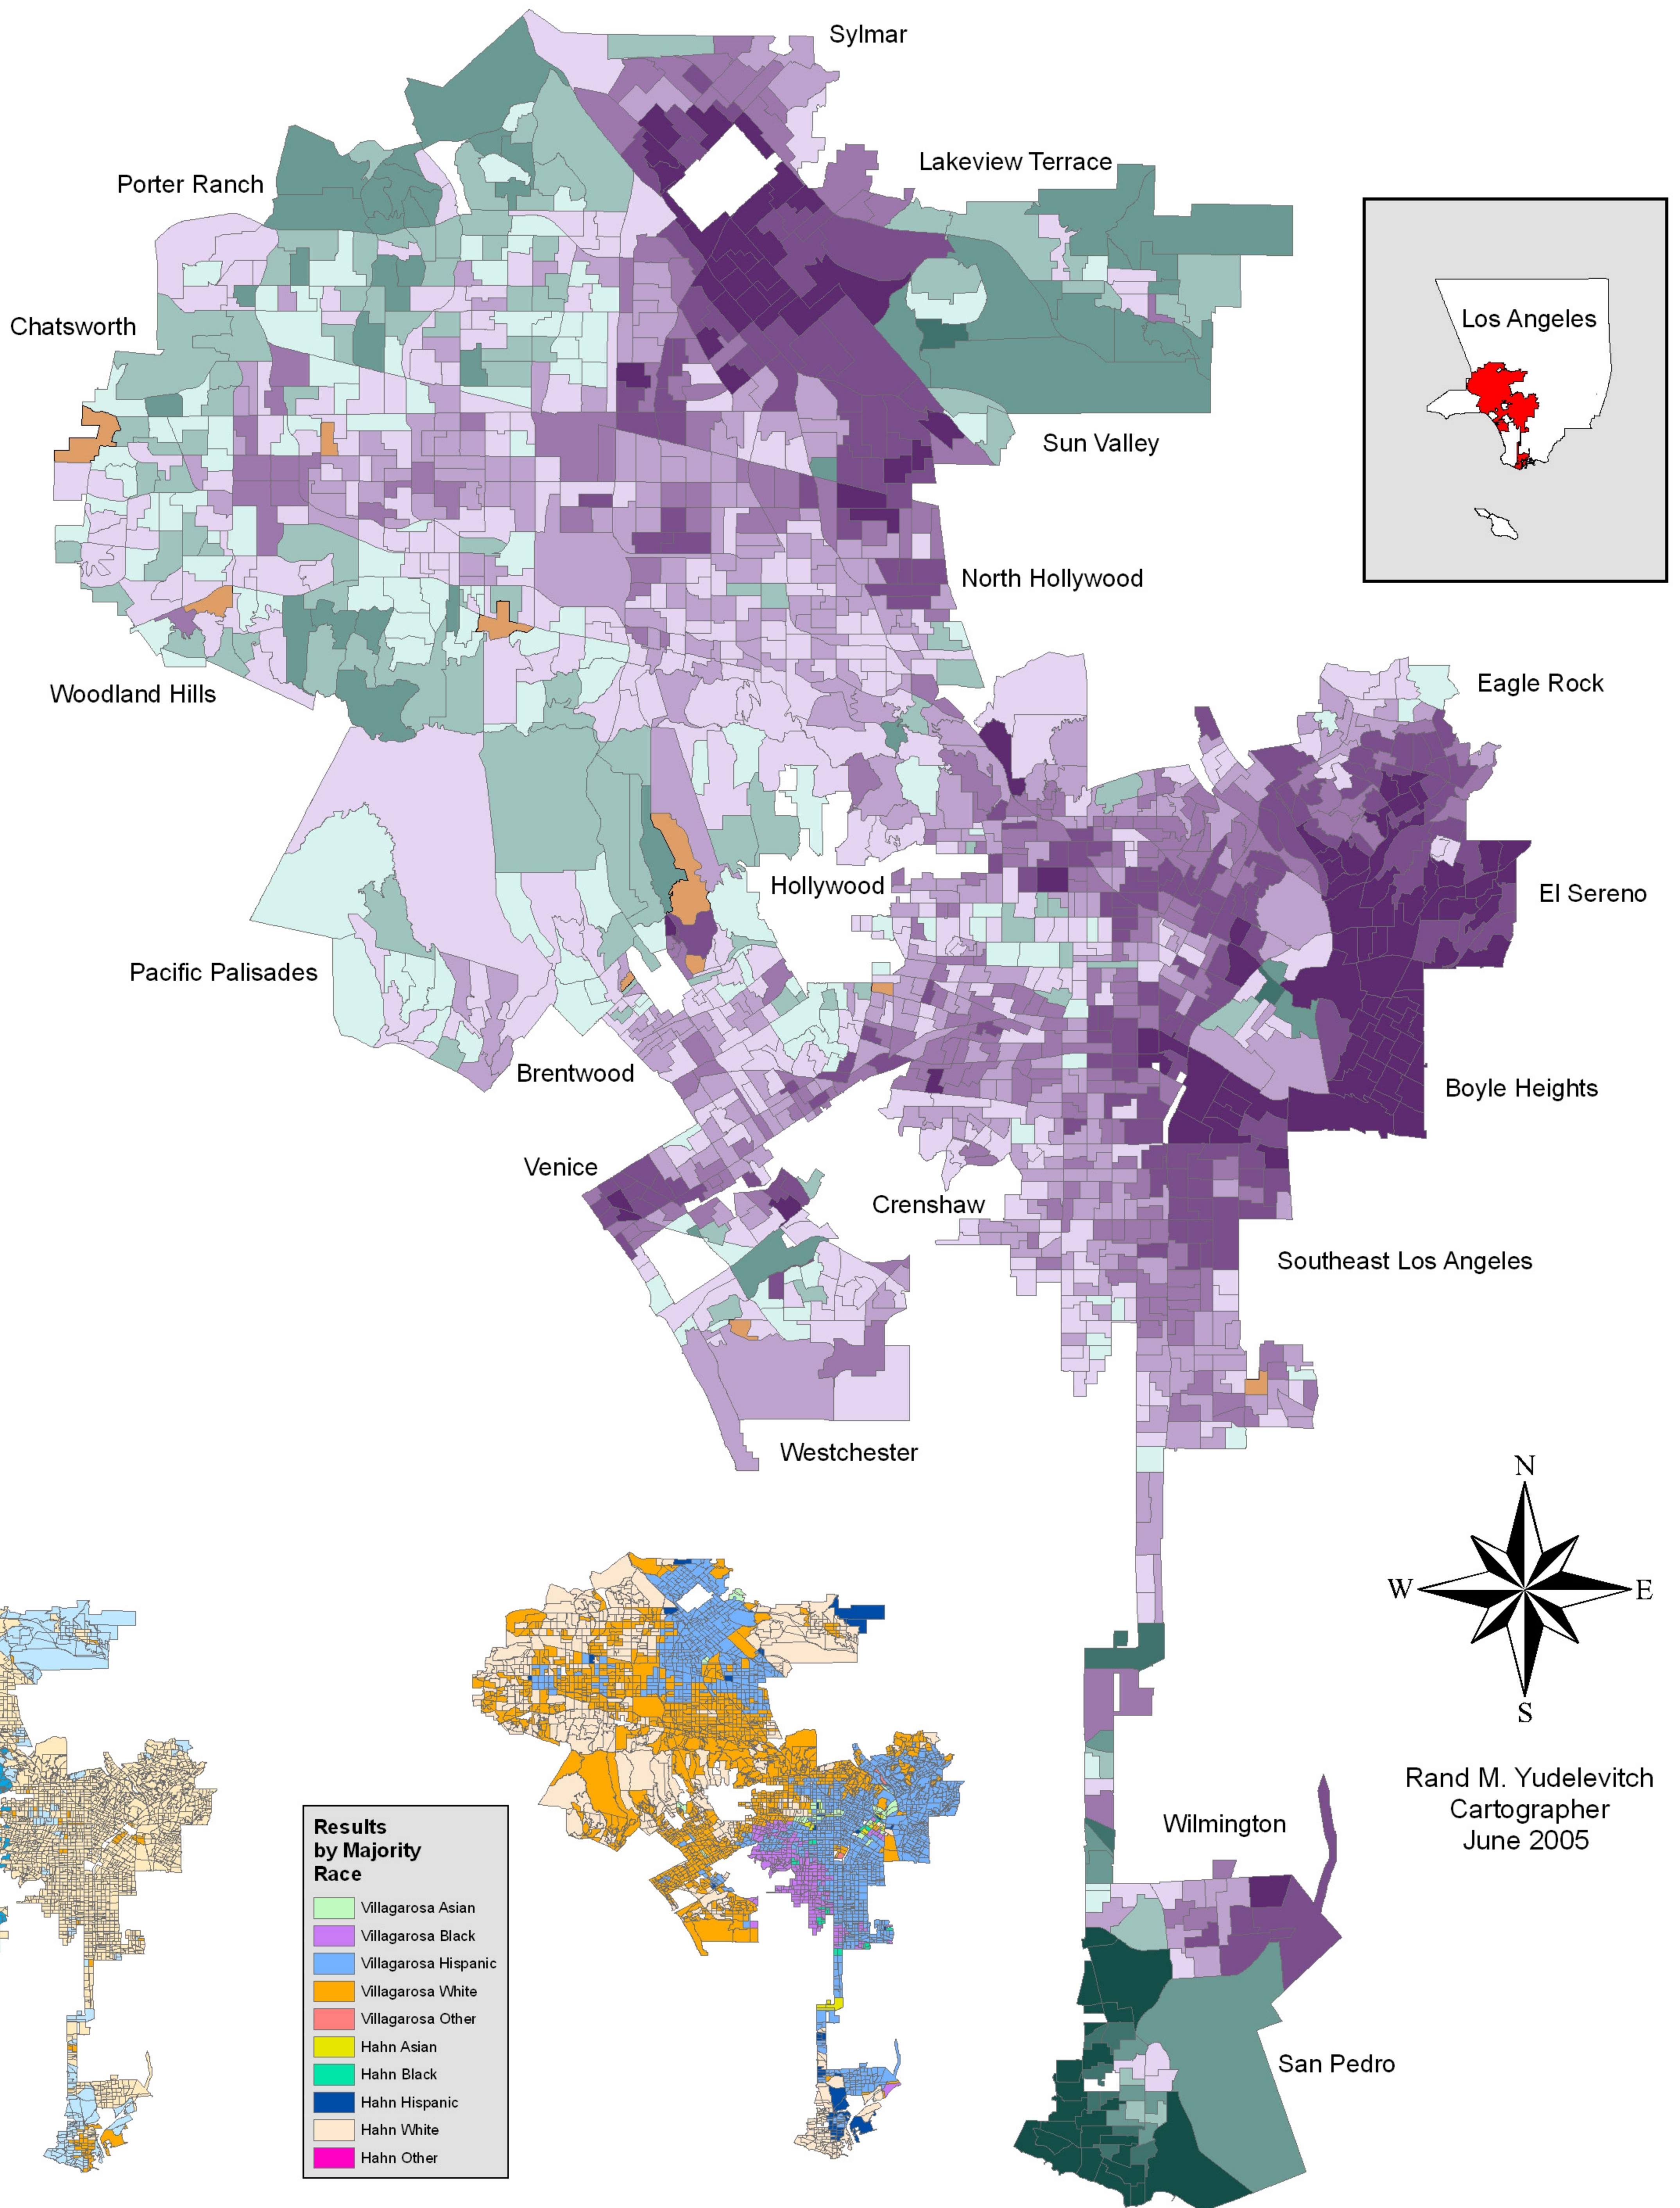

City of Los Angeles 2005 Mayoral Election Results by Precinct

Rand M. Yudelevitch
Cartographer
June 2005