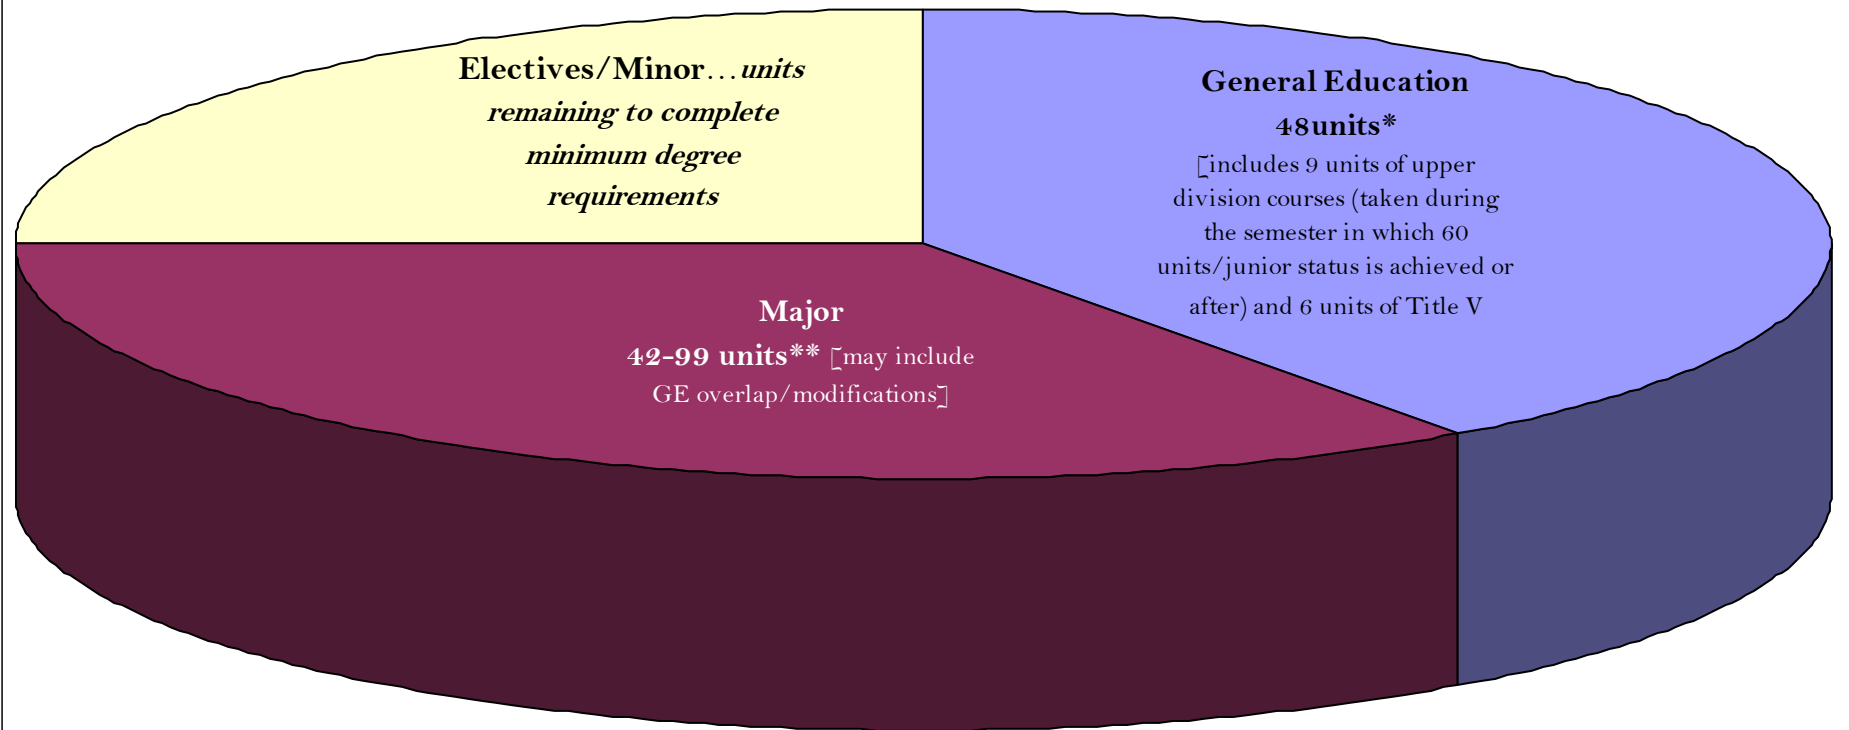

# Bachelor's Degree Requirements by Units

\* Some majors have modifications to the GE pattern that require less GEs, but more units in the major. **Students are encouraged to verify the total units required for their degree with your ARC/EOP advisor and then with your proposed department.**

\*\* Departments have varying unit requirements for **Majors**. The Chart is a general depiction of units for graduation. **Students are encouraged to verify the total units required for their degree with your ARC/EOP advisor and then with your proposed department.**