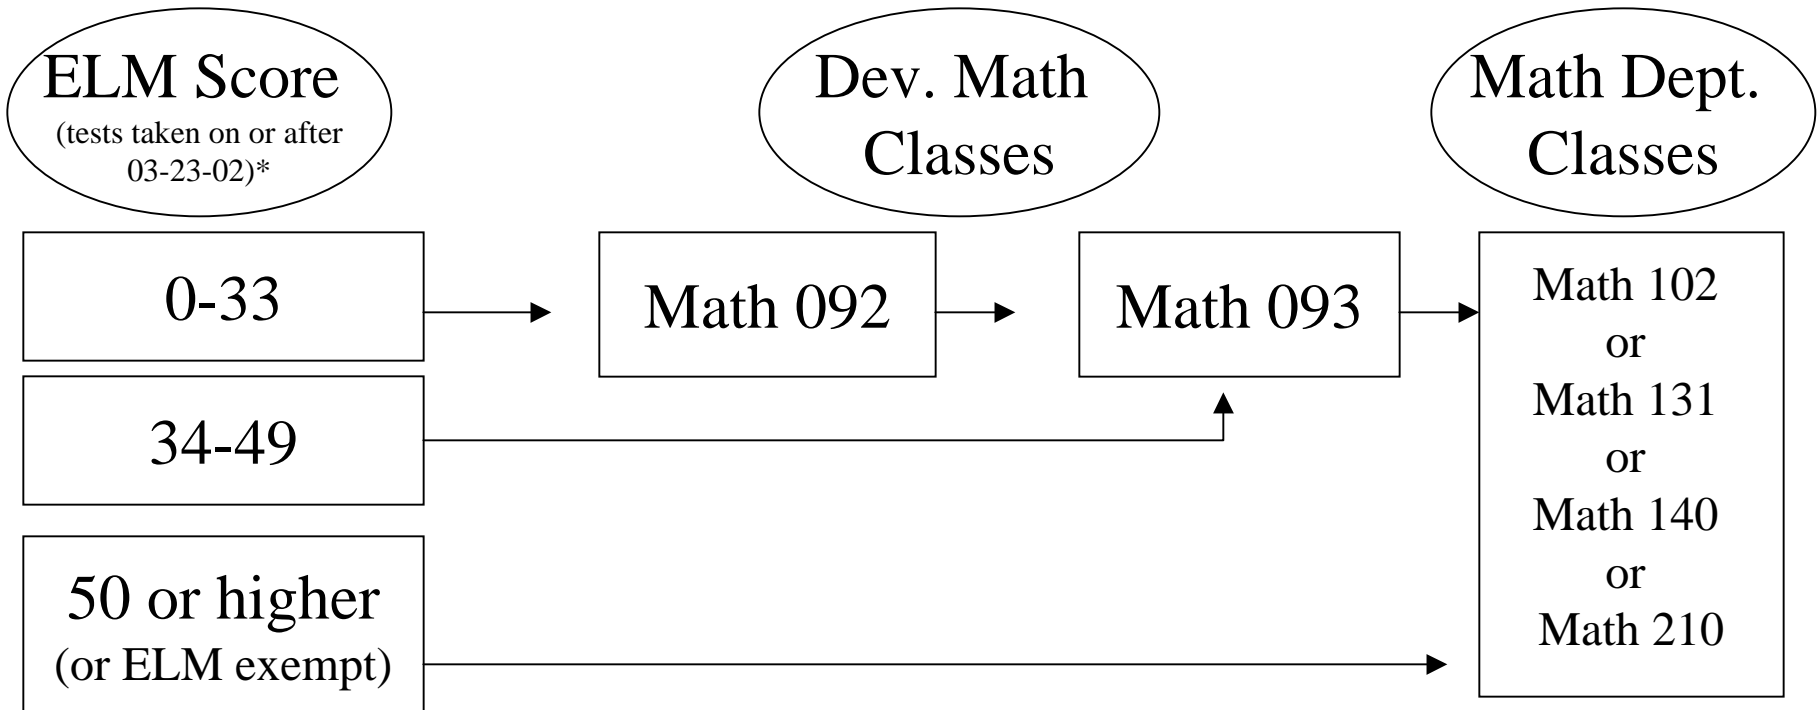

CSUN -- Developmental Mathematics
Advisement for majors in the
College of Social and Behavioral Sciences

Always be sure to consult with your academic advisor prior to making any class decision.

* If ELM test taken prior to 03-23-02, please consult with Developmental Mathematics Program at (818) 677-2231.