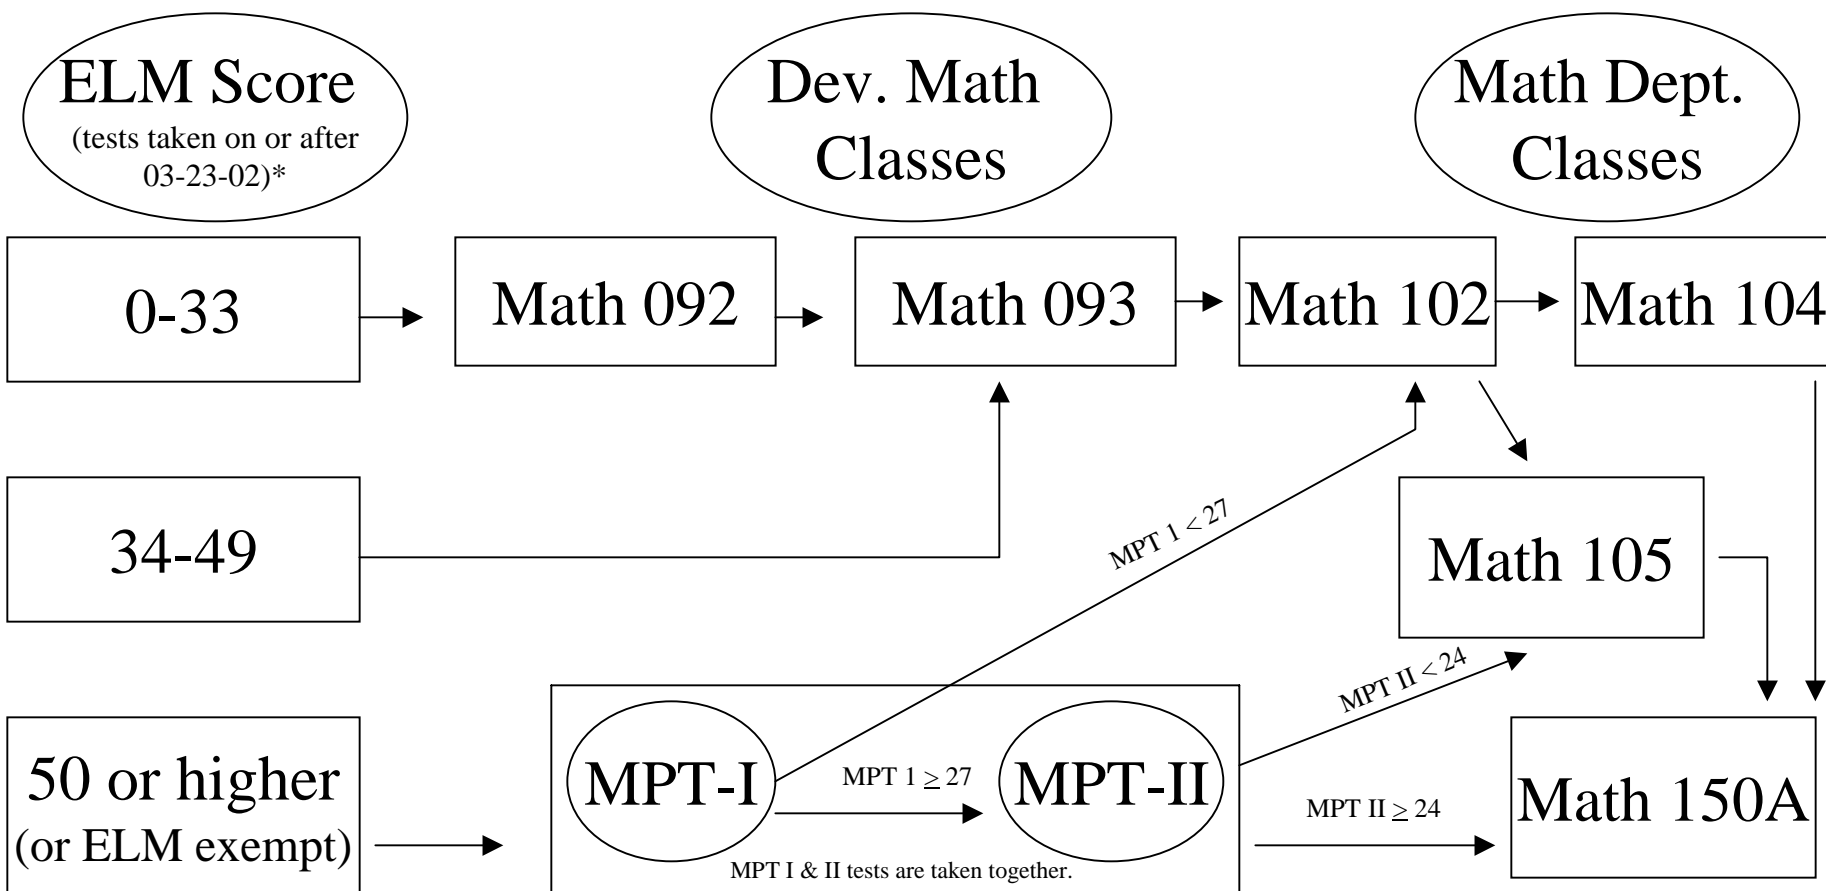

CSUN -- Developmental Mathematics

Advisement for majors in the
College of Science and Mathematics
who need Math 150A.

Always be sure to consult with your academic advisor prior to making any class decision.

* If ELM test taken prior to 03-23-02, please consult with Developmental Mathematics Program at (818) 677-2231.