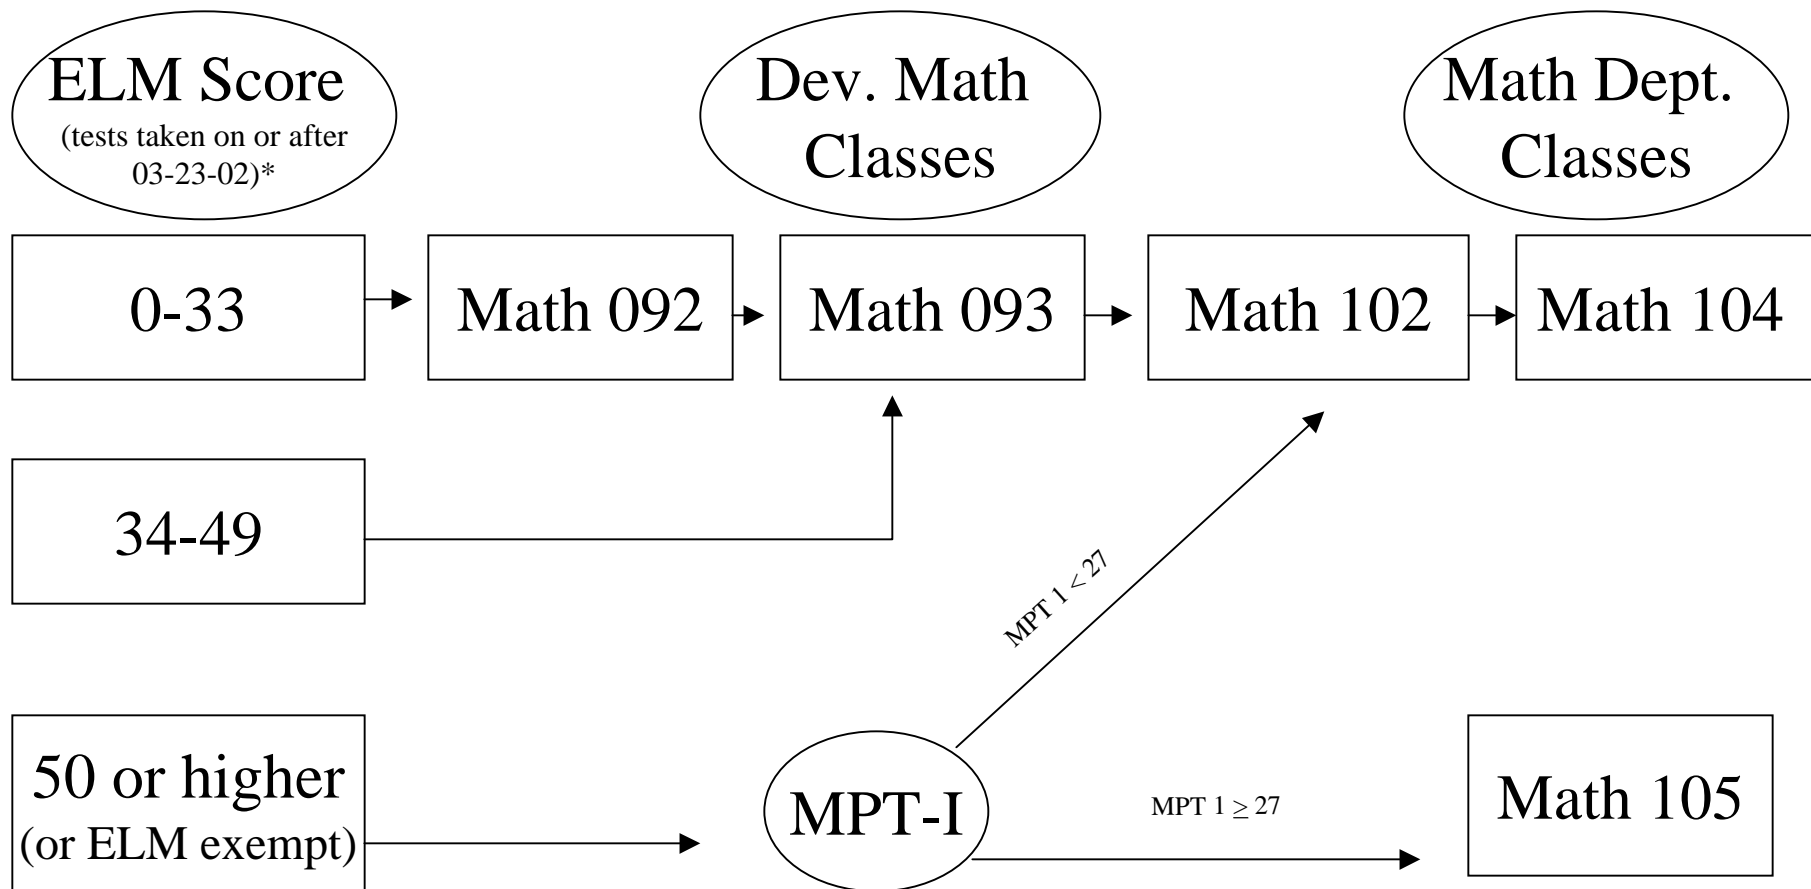

CSUN -- Developmental Mathematics
 Advisement for majors in the
College of Health and Human Development
 who need Math 105 or Math 102 + 104.

Always be sure to consult with your academic advisor prior to making any class decision.

* If ELM test taken prior to 03-23-02, please consult with Developmental Mathematics Program at (818) 677-2231.