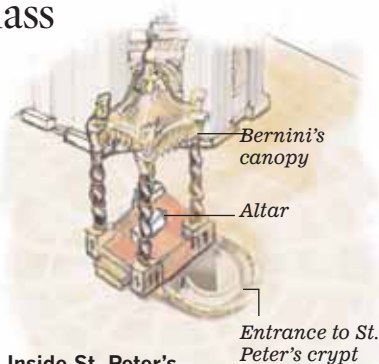

Papal installation

Pope Benedict XVI will be inaugurated in a solemn Mass on Sunday morning, presided over by Senior Cardinal Deacon Jorge Medina Estevez of Chile. The event is expected to closely resemble John Paul II's investiture in 1978.

Before the Mass

During the installation, the pope receives the pallium, a narrow white stole of symbolic significance. Before his investiture in 1978, Pope John Paul II blessed the pallium at the Altar of the Confession then descended the stairs there to pray at the tomb of St. Peter.

Inside St. Peter's Basilica

About the pallium

- Two-inch-wide, white wool stole embroidered with black silk crosses
- Fastened with three jeweled gold pins across his chest, at his back, and left shoulder, symbolizing Christ's wounds.
- Crosses represent the cardinal virtues: justice, fortitude, temperance and prudence.
- Two pendants, one in front and one in back, symbolize active and contemplative life.

Investiture garments

- **Mitre:** The liturgical headdress worn only by the pope, cardinals and bishops. Derived from the Greek word *mitra*, meaning turban.
- **Pastoral staff:** Symbol of jurisdiction and power, made of silver.
- **Pectoral cross:** Dates to Middle Ages; attached to a chain or silken cord; made of a precious metal and decorated with gems.
- **Fisherman's ring:** Large gold signet ring with relief of Peter, the first pope, casting a net from a boat.
- **Chasuble:** Major outer Mass garment, requires blessing before use; a symbol of charity.