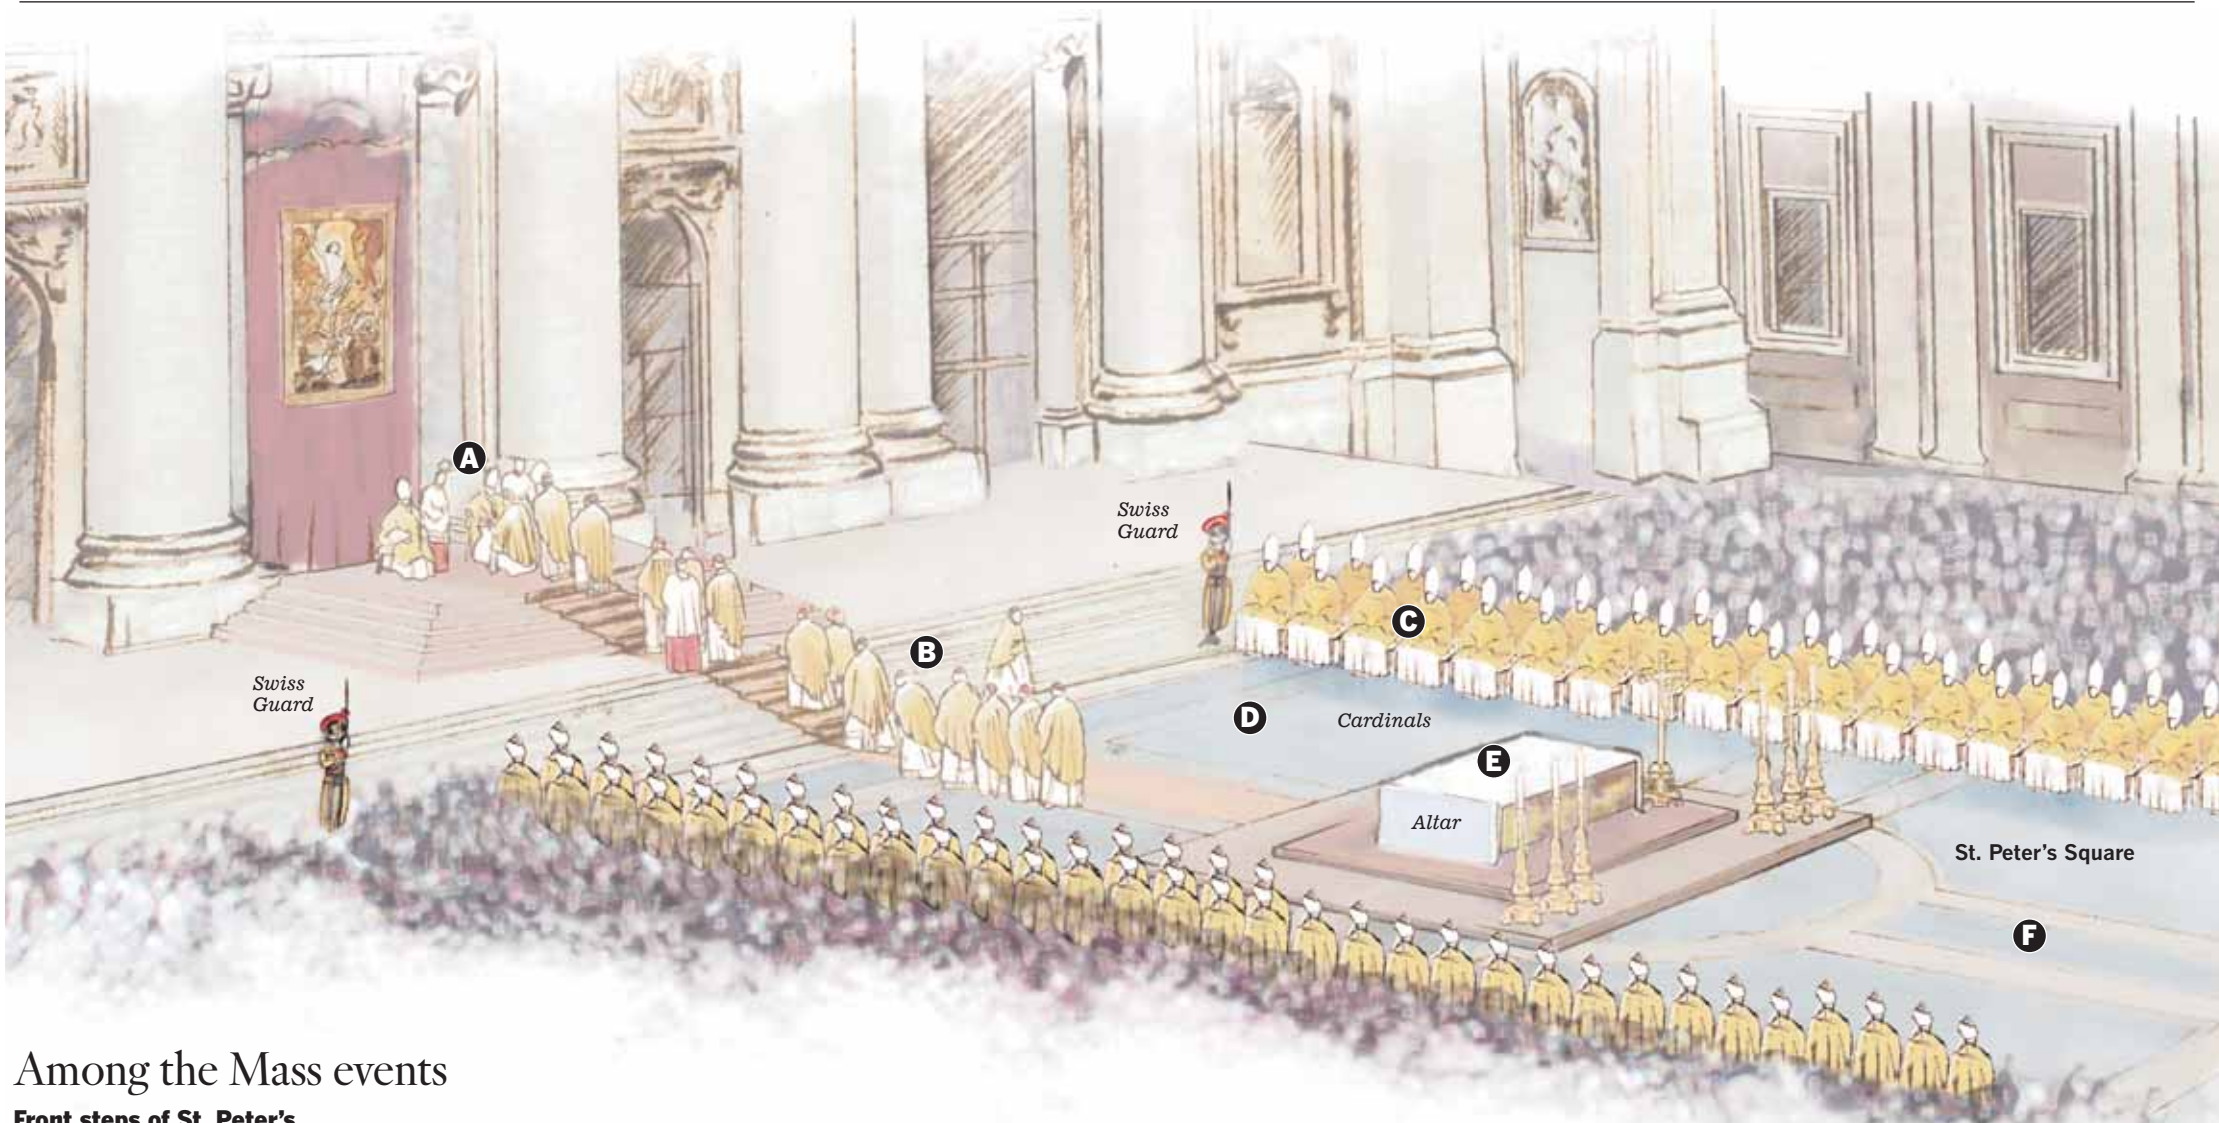

Before the Mass

During the installation, the pope receives the pallium, a narrow white stole of symbolic significance. Before his investiture in 1978, Pope John Paul II blessed the pallium at the Altar of the Confession then descended the stairs there to pray at the tomb of St. Peter.

Inside St. Peter's Basilica

About the pallium

- Two-inch-wide, white wool stole embroidered with black silk crosses
- Fastened with three jeweled gold pins across his chest, at his back, and left shoulder, symbolizing Christ's wounds.
- Crosses represent the cardinal virtues: justice, fortitude, temperance and prudence.
- Two pendants, one in front and one in back, symbolize active and contemplative life.

Investiture garments

- **Mitre:** The liturgical headdress worn only by the pope, cardinals and bishops. Derived from the Greek word *mitra*, meaning turban.
- **Pastoral staff:** Symbol of jurisdiction and power, made of silver.
- **Pectoral cross:** Dates to Middle Ages; attached to a chain or silken cord; made of a precious metal and decorated with gems.
- **Fisherman's ring:** Large gold signet ring with relief of Peter, the first pope, casting a net from a boat.
- **Chasuble:** Major outer Mass garment, requires blessing before use; a symbol of charity.

Among the Mass events

Front steps of St. Peter's

- A Important garment**
Pope receives the wool pallium, a symbol of his pastoral authority and communion with the church.
- B Homage**
In order of seniority, the cardinals pledge their loyalty and receive the ceremonial "kiss of peace."
- C Prayer**
Cardinals recite the Lord's Prayer.
- D Chant**
Choir chants "Tu es Petrus" ("Thou art Peter"), a reference to the first pope.
- E Homily**
Benedict XVI delivers a homily.
- F Blessing**
Ceremony ends with pope's apostolic blessing to Rome and the world.